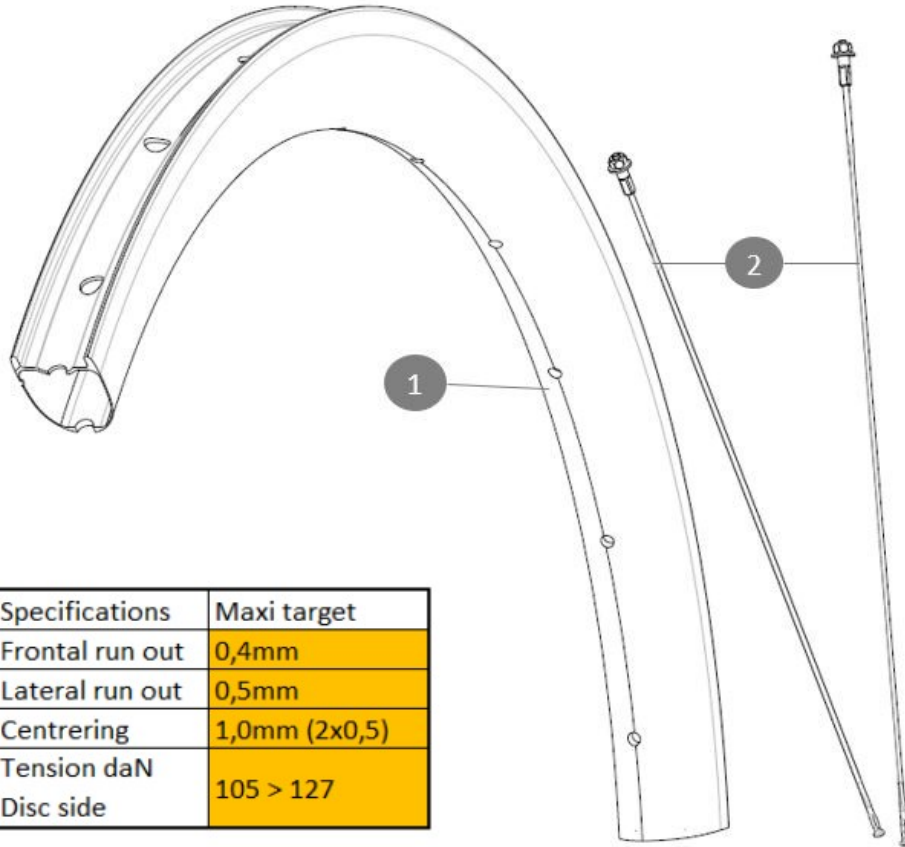

MAVIC ALLROAD SL CARBON**REFERENCES WHEELS**

ASTM CATEGORY 2 : road and offroad with jumps less than 15cm

For a longer longevity of the wheel, Mavic recommends that the total weight supported by the wheels doesn't exceed 120kg, bike included

Non-Boost : 12x135 rear axle adapters (V2510901)

Boost : Torque Caps for Center Lock hub (V2374401)

Jante avant Allroad SL Carbone

Specifications	Maxi target
Frontal run out	0,4mm
Lateral run out	0,5mm
Centring	1,0mm (2x0,5)
Tension daN	105 > 127
Disc side	

**RIMS**

&NBSP;:

1 V00104731 KIT FT/RR RIM ALRD SL CARBON

SPOKES

2 V00104631 Kit 12 Front/Rear Allroad SL Carbon spoke 278mm

HUB SHELLS

3 N/A HUB BODY
 4 V2500901 KIT BEARINGS 18x30x7 + WAVED WASHER + CLIP
 5 V2374001 KIT 12x100mm FRONT AXLE DCL QRM AUTO ALLROAD > 2019

OPTIONS

V2680301 "Kit Ft Road Adapter 12 >> 9mm"
 V2373501 QRM Auto front axle 15mm for DCL Allroad wheels > 2019
 V2372501 15mm MTB Axle Cap QRM Auto From 2019

MAVIC ALLROAD SL CARBON

 2024
FRONT

DELIVERED WITH