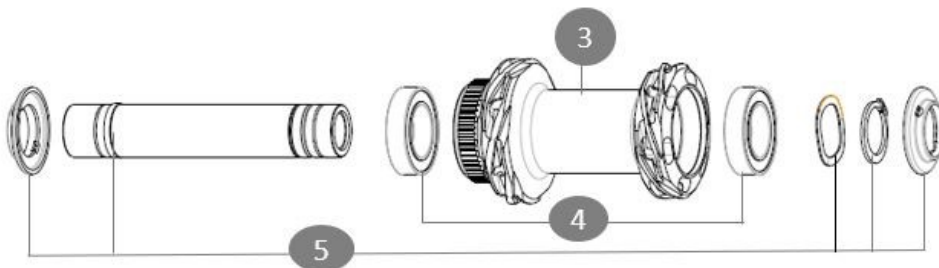

Non-Boost : 12x135 rear axle adapters (V2510901)

Boost : Torque Caps for Center Lock hub (V2374401)

Jante avant Allroad SL Carbone

Specifications	Maxi target
Frontal run out	0,4mm
Lateral run out	0,5mm
Centring	1,0mm (2x0,5)
Tension daN	105 > 127
Disc side	

**RIMS**

&NBSP;:

1 V00104731 KIT FT/RR RIM ALRD SL CARBON

SPOKES

2 V00104631 Kit 12 Front/Rear Allroad SL Carbon spoke 278mm

HUB SHELLS

3 N/A HUB BODY
 4 V2500901 KIT BEARINGS 18x30x7 + WAVED WASHER + CLIP
 5 V2374001 KIT 12x100mm FRONT AXLE DCL QRM AUTO ALLROAD > 2019

OPTIONS

V2680301 "Kit Ft Road Adapter 12 >> 9mm"
 V2373501 QRM Auto front axle 15mm for DCL Allroad wheels > 2019
 V2372501 15mm MTB Axle Cap QRM Auto From 2019

MAVIC ALLROAD SL CARBON

 2024
FRONT

DELIVERED WITH