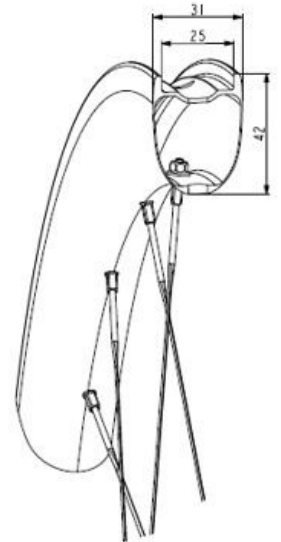

MAVIC ALLROAD SL CARBON**REFERENCES WHEELS**

ASTM CATEGORY 2 : road and offroad with jumps less than 15cm

For a longer longevity of the wheel, Mavic recommends that the total weight supported by the wheels doesn't exceed 120kg, bike included

Non-Boost : 12x135 rear axle adapters (V2510901)

Boost : Torque Caps for Center Lock hub (V2374401)

Jante avant Allroad SL Carbone

Specifications	Maxi target
Frontal run out	0,4mm
Lateral run out	0,5mm
Centring	1,0mm (2x0,5)
Tension daN	105 > 127
Disc side	

**RIMS**

&NBSP;:

1 V00104731 KIT FT/RR RIM ALRD SL CARBON

SPOKES

2 V00104631 Kit 12 Front/Rear Allroad SL Carbon spoke 278mm

HUB SHELLS

3 N/A HUB BODY
 4 V2500901 KIT BEARINGS 18x30x7 + WAVED WASHER + CLIP
 5 V2374001 KIT 12x100mm FRONT AXLE DCL QRM AUTO ALLROAD > 2019

OPTIONS

V2680301 "Kit Ft Road Adapter 12 >> 9mm"
 V2373501 QRM Auto front axle 15mm for DCL Allroad wheels > 2019
 V2372501 15mm MTB Axle Cap QRM Auto From 2019

MAVIC ALLROAD SL CARBON

 2024
FRONT

DELIVERED WITH