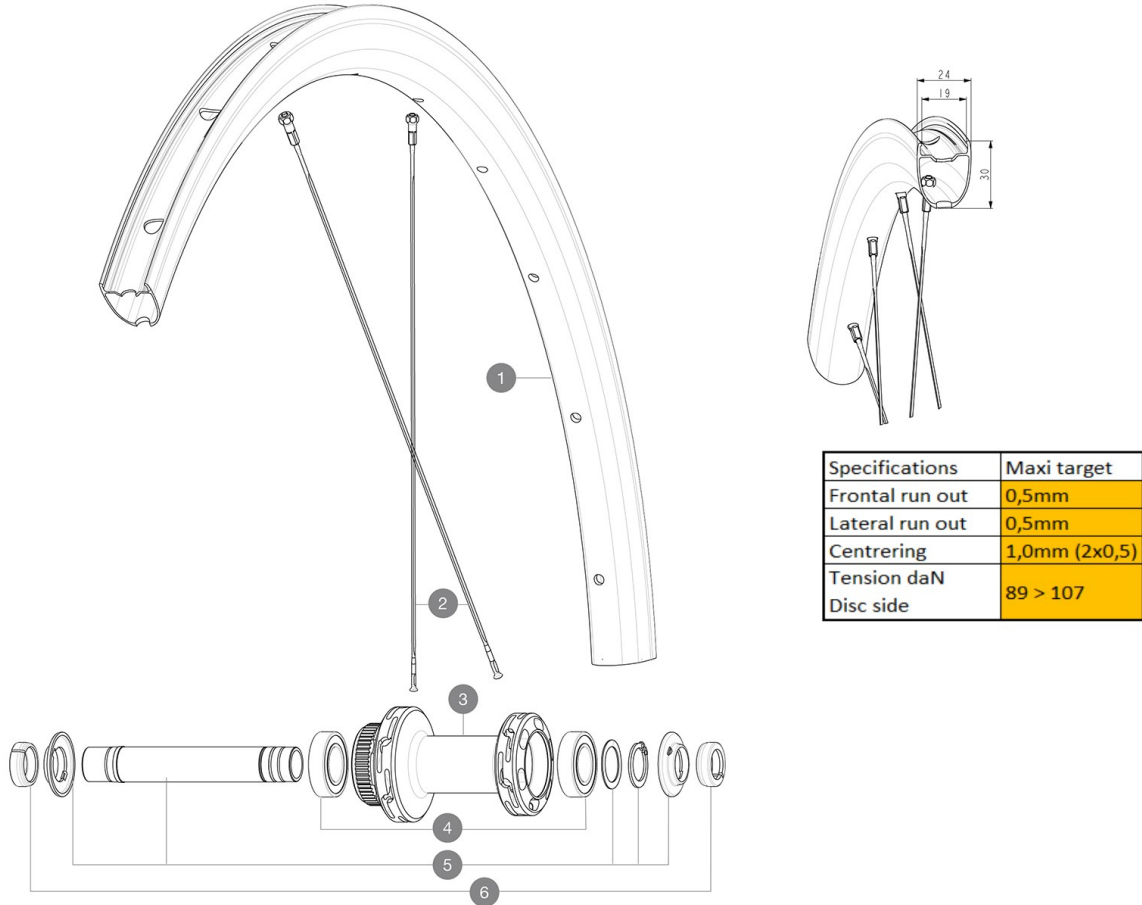

MAVIC **KSYRIUM 30 DISC****REFERENCES WHEELS**

ASTM CATEGORY 2 : road and offroad with jumps less than 15cm

For a longer longevity of the wheel, Mavic recommends that the total weight supported by the wheels doesn't exceed 120kg, bike included

Maximum tyre size: width 62mm - pressure max. 3.8Bar/55PSI

**RIMS**

&NBSP;:

1	V00104531	Kit Front/Rear rim Ksyrium 30 Disc 2024
	V3720101	25mm UST Tape for 19 to 22mm Road Rims

SPOKES

2	V00005131	Kit 12 Front/Rear Ksyrium 30 Disc butted spoke 287mm + black
----------	-----------	--

HUB SHELLS

3	N/A	HUB BODY
4	M40129	KIT 2 BEARINGS 6902 15x28x7
5	V2373301	KIT QRM AUTO FRONT AXLE 12mm > 2019

OPTIONS

V2680301	"Kit Ft Road Adapter 12 >> 9mm"
----------	---------------------------------

ADAPTERS

6	V2680501	12mm Road Axle Cap QRM Auto
----------	----------	-----------------------------

MAVIC KSYRIUM 30 DISC

DELIVERED WITH

User guide	
Mavic tyre sealant (rear wheel) (355 466 01)	
Front QR adapters	
Rear QR adapters for Instant Drive 360 (B49 894 01)	
UST valve and accessories (129 838 01)	
Pre-installed tubeless rim tape	
User guide	
Pre-installed tubeless rim tape	
UST valve and accessories (129 838 01)	
Front QR adapters	
Rear QR adapters for Instant Drive 360 (B49 894 01)	
12 to 9mm rear adapter for quick release (V2510801)	