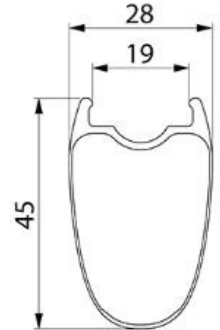

MAVIC COMIC ULTIMATE 45 DISC BG**REFERENCES WHEELS**

ASTM CATEGORY 2 : road and offroad with jumps less than 15cm

Maximum tyre pressure: 4.4bar/64PSI with a 28mm tyre - 2.6bar/38PSI with a 64mm tyre

For a longer longevity of the wheel, Mavic recommends that the total weight supported by the wheels doesn't exceed 120kg, bike included

Maximum tyre size: width 62mm - pressure max. 3.8Bar/55PSI

Specifications	Maxi target
Frontal run out	0,5mm
Lateral run out	0,5mm
Centring	1,0mm (2x0,5)

HUB SHELLS

- 2** V2373301 KIT QRM AUTO FRONT AXLE 12mm > 2019
- 3** M40129 KIT 2 BEARINGS 6902 15x28x7

Specifications

RIMS

- **Material** : 100% carbon fiber with UD² external layer
- **Height** : 45 mm
- **Internal width** : 19 mm
- **Drilling** : co-molded Fore drilled inserts
Disc brake specific profile
- **ETRTO size** : 622x19TC
- **Tire** : UST Tubeless and tubetype

SPOKES

- **Material** : unidirectional carbon fiber
 - **Nipples** : steel, ABS
- R2R carbon spoke technology

WHEEL HUB

- **Front and rear bodies** : Carbon
- **Disc standard** : Center Lock[®] only
- **Axle material** : aluminum
- **Axle size** : front 12x100 / rear 12x142 -
Convertible to quick release with included adapters
- **Axles** : Front 15x110 (Boost) or 15x100 ; Rear 12x148 (Boost) or 12x142
- **Freewheel** : Shimano HG road
- **Freewheel** : FTS-L steel