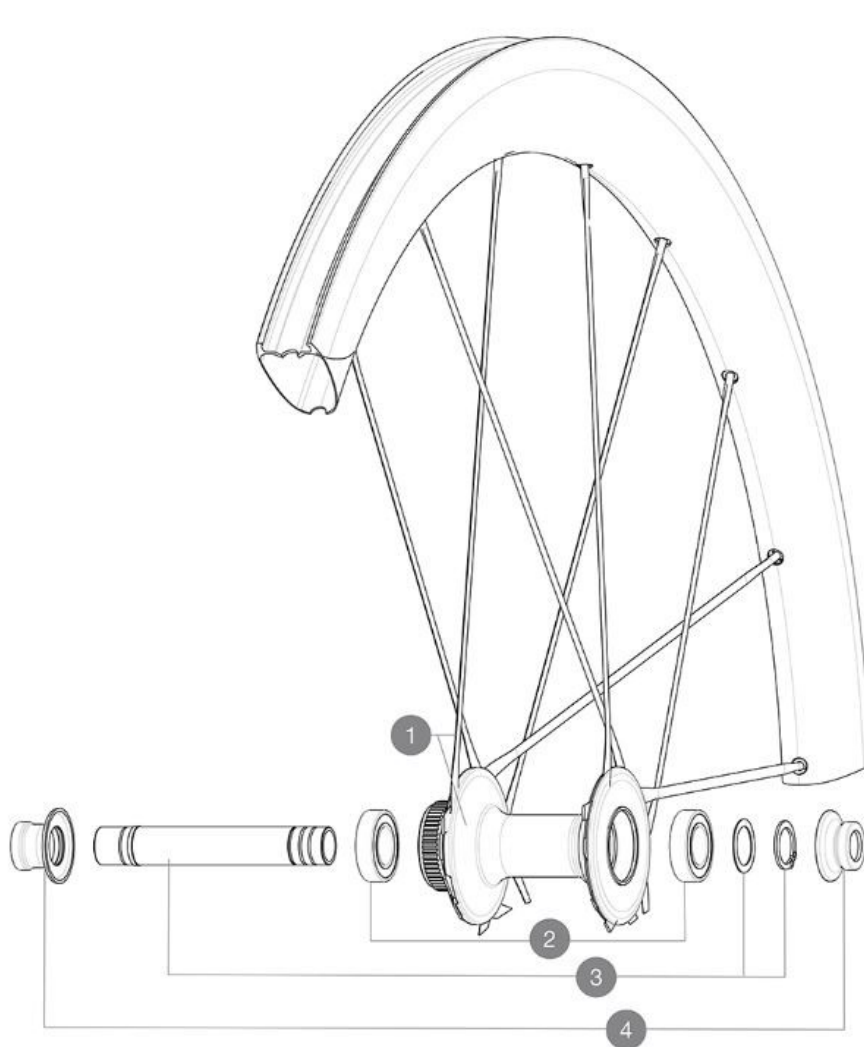

MAVIC COMIC ULTIMATE 45 DISC BG**REFERENCES WHEELS**

ASTM CATEGORY 2 : road and offroad with jumps less than 15cm

Maximum tyre pressure: 4.4bar/64PSI with a 28mm tyre - 2.6bar/38PSI with a 64mm tyre

For a longer longevity of the wheel, Mavic recommends that the total weight supported by the wheels doesn't exceed 120kg, bike included

Maximum tyre size: width 62mm - pressure max. 3.8Bar/55PSI

Specifications	Maxi target
Frontal run out	0,5mm
Lateral run out	0,5mm
Centring	1,0mm (2x0,5)

HUB SHELLS

- 2** V2373301 KIT QRM AUTO FRONT AXLE 12mm > 2019
- 3** M40129 KIT 2 BEARINGS 6902 15x28x7

Specifications

RIMS

- **Material** : 100% carbon fiber with UD² external layer
- **Height** : 45 mm
- **Internal width** : 19 mm
- **Drilling** : co-molded Fore drilled inserts
Disc brake specific profile
- **ETRTO size** : 622x19TC
- **Tire** : UST Tubeless and tubetype

SPOKES

- **Material** : unidirectional carbon fiber
 - **Nipples** : steel, ABS
- R2R carbon spoke technology

WHEEL HUB

- **Front and rear bodies** : Carbon
- **Disc standard** : Center Lock[®] only
- **Axle material** : aluminum
- **Axle size** : front 12x100 / rear 12x142 -
Convertible to quick release with included adapters
- **Axles** : Front 15x110 (Boost) or 15x100 ; Rear 12x148 (Boost) or 12x142
- **Freewheel** : Shimano HG road
- **Freewheel** : FTS-L steel