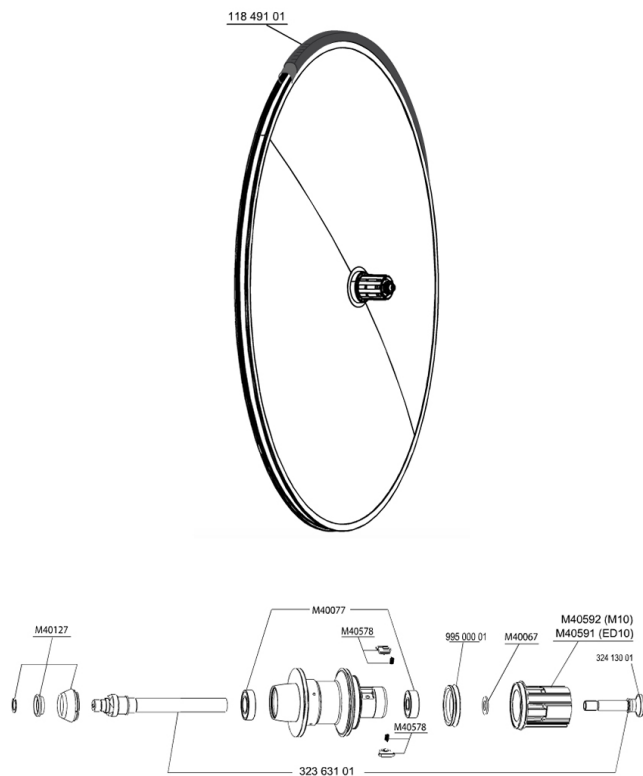

REFERENCES WHEELS

**HUB SHELLS**

32363101	COMETE ROAD R.AXLE ED10 / M10
99500001	FTSL/FTSX FREEHUB BODY SEAL
M40578	FTSL PAWLS KIT (ROAD WHEELS)
M40127	REAR COMETE ROAD AXLE CAP+RING
M40592	FTSL FREEWHEEL BODY M10
M40067	INTERNAL FREEWHEEL SPACER FTSL/FTSX
M40077	REAR HUB 608+6901 BEARINGS
M40591	FTSL FREEWHEEL BODY ED10

**TYRES**

11849101	Yksion PowerLink Tubular 23
----------	-----------------------------

**MAVIC** *Comète Road*

***Specifications***

WHEEL WEIGHTS