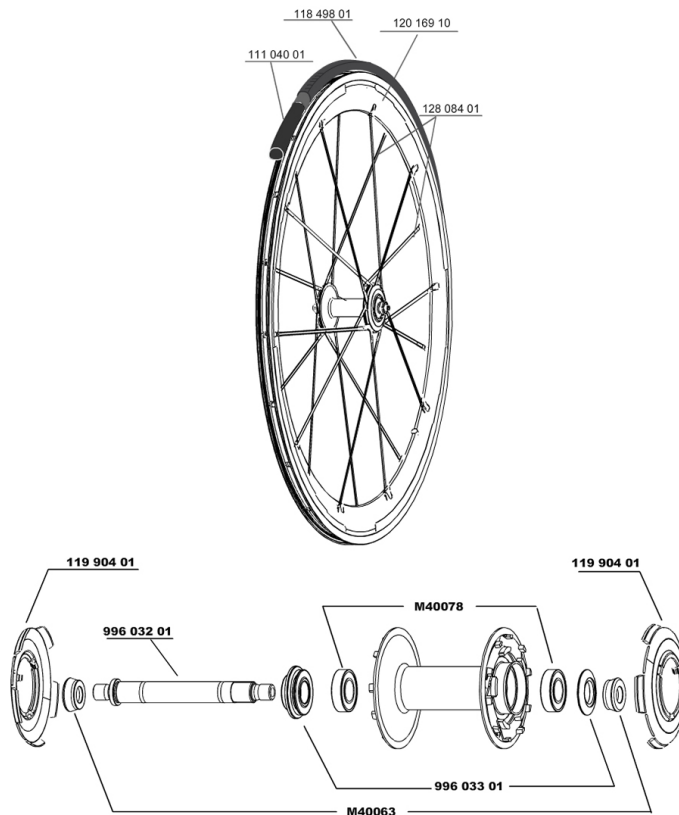

REFERENCES WHEELS

111672 COSMIC CARBONE SLR011FRT WTS

RIMS

&NBSP;:

12016910 KIT FRONT COSMIC CARBONE SLR RIM

SPOKES

12808401 KIT 5 FT/DS COSMIC CARBON SLR SPOKE/2 CAP

HUB SHELLS

M40063 2 FRONT AXLE FORK SUPPORT
 99603301 FRONT ADJUST.NUT+CAP COS.CARB.ULTIMATE
 M40078 FRONT HUB BEARINGS 6901 x 2
 11990401 FRT/NON DS COSMIC CARBON SLR HUB CAP
 99603201 FRT AXLE COS.CARBONE ULTIMATE

MAINTENANCE

11104001 Chambres à air 48mm

TYRES

11849801 Yksion Griplink 23

Cosmic Carbone SLR

Specifications

WHEEL WEIGHTS

Wheel weight