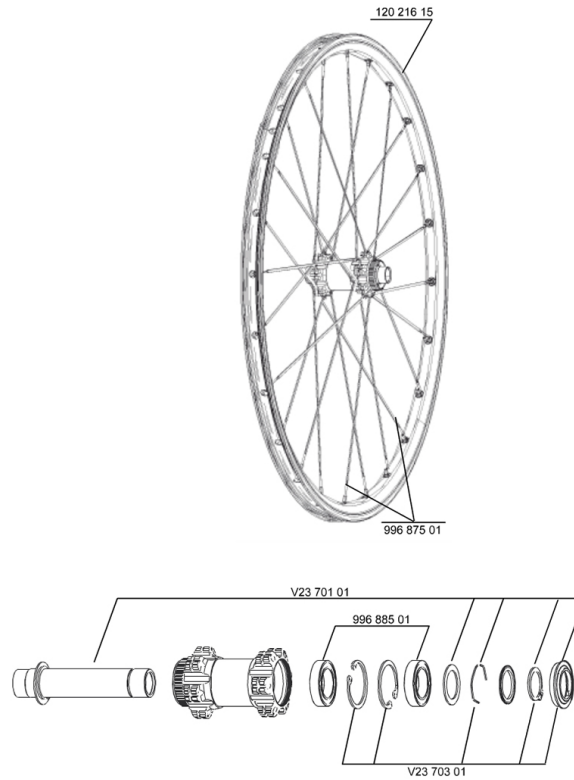

# MAVIC Crossride Disc 15mm

1  
2011  
FRONT

## REFERENCES WHEELS

111850 CROSSRIDE D011 15MMDCL+AD  
FRT

111853 CROSSRIDE D011 15MMDCL+AD PR

## HUB SHELLS

99688501 BEARING KIT 9/12/15 D6T HUB 20x32x7 6804  
V2370101 KIT FRONT AXLE 15MM CROSSONE/-RIDE/-ROC - while stock last  
V2370301 KIT FRONT AUTO ADJUSTING PLAY 15mm AXLE

**MAVIC** *Crossride Disc 15mm***Specifications****WHEEL WEIGHTS**

Wheel weight