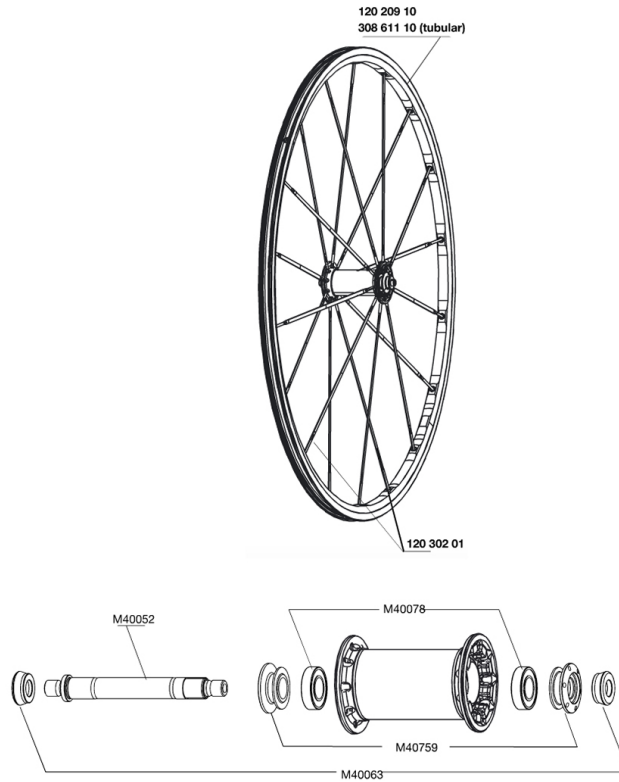

REFERENCES WHEELS

112018	KSYRIUM SR FRT	307562	KSYRIUM SR TUBULAR FRT
112021	KSYRIUM SR M10 PR	307565	KSYRIUM SR TUBULAR/M10 PR
112022	KSYRIUM SR ED11 PR	307566	KSYRIUM SR TUBULAR/ED11 PR

RIMS

&NBSP;:

12020910	FRONT KSYRIUM SR RIM
30861110	FRONT KSYRIUM SR TUBULAR RIM

SPOKES

12030201	KIT 12 FT KSYRIUM SLR/SR/SL 11 BLK SPK 285mm
----------	----------------------------------------------

HUB SHELLS

M40052	FRONT HUB AXLE
M40078	FRONT HUB BEARINGS 6901 x 2
M40063	2 FRONT AXLE FORK SUPPORT

MAVIC *Ksyrium SR*

Specifications

WHEEL WEIGHTS