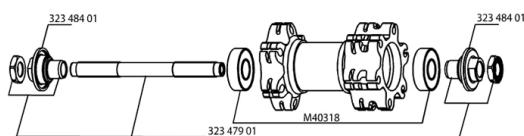

REFERENCES WHEELS

117786 CROSSRIDE UB/D011D6TSilvFRT

117788 CROSSRIDE UB/D011D6TSilv PR

**RIMS**

&NBSP;:

12021715 FRONT/REAR CROSSRIDE UB DISC 11 RIM

SPOKES

99689201 12 SPOKES CROSSRIDE UB/DISC 09 262mm

HUB SHELLS

32348401 EXPANSIBLE BEARINGS SUPPORT

32347901 FRONT AXLE QRM UB

M40318 KIT 2 HUB BEARINGS 6001

MAVIC **CROSSRIDE UB/DISC 011****DELIVERED WITH**

BR101 quick releases	
Rim tape	
User guide	

Specifications**RIMS**

- **Material** : 6106 Aluminum
- **Joint** : pinned
- **Drilling** : traditional
- **Eyelet** : H2 technology
- **Brake track** : UB Control
- **Valve hole diameter** : 8,5 mm with pop off reducer
- **Tyre** : tubetype
- **Internal width** : 19 mm
- **ETRTO size** : 559x19C
- **Recommended tyre sizes** : 1.5 to 2.3

SPOKES

- **Material** : steel
- **Shape** : straight pull, bladed
- **Nipples** : brass, self lock concept
- **Count** : 24 front and rear
- **Lacing** : front and rear crossed 2

WHEEL HUB

- **Front and rear bodies** : aluminum
- **Front and rear axle material** : steel
- QRM
- FTS-X steel