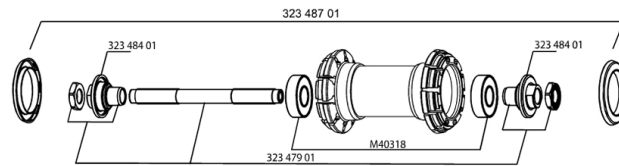

## REFERENCES WHEELS

117794 CROSSRIDE UB 011 PR

117792 CROSSRIDE UB 011 FRT

### SPOKES

99606901 KIT 10 FT/NDS CROSSRIDE UB 08 BLACK SPOKE

**Specifications**
**RIMS**

- **Material** : 6106 Aluminum
- **Material** : 6106 Aluminum
- **Color** : black anodized
- **Joint** : pinned
- **Joint** : pinned
- **Drilling** : traditional
- **Brake track** : UB Control
- **Drilling** : traditional
- **Eyelet** : H2 technology
- **Valve hole diameter** : 8,5 mm with pop off reducer
- **Brake track** : UB Control
- **Tyre** : tubetype
- **Valve hole diameter** : 8,5 mm with pop off reducer
- **Internal width** : 17 mm
- **Tyre** : tubetype
- **ETRTO size** : 559x17C
- **Internal width** : 17 mm
- **ETRTO size** : 559x17C
- **Recommended tyre sizes** : 1.5 to 2.3
- **Recommended tyre sizes** : 1.5 to 2.3

**SPOKES**

- **Material** : steel
- **Material** : steel
- **Shape** : straight pull, bladed
- **Shape** : straight pull, bladed
- **Color** : black
- **Nipples** : brass, ABS
- **Nipples** : brass, self lock concept
- **Count** : 20 front and rear
- **Count** : 20 front and rear
- **Lacing** : radial front and rear non-drive side, crossed 2 rear drive side
- **Lacing** : radial front and rear non-drive side, crossed 2 rear drive side