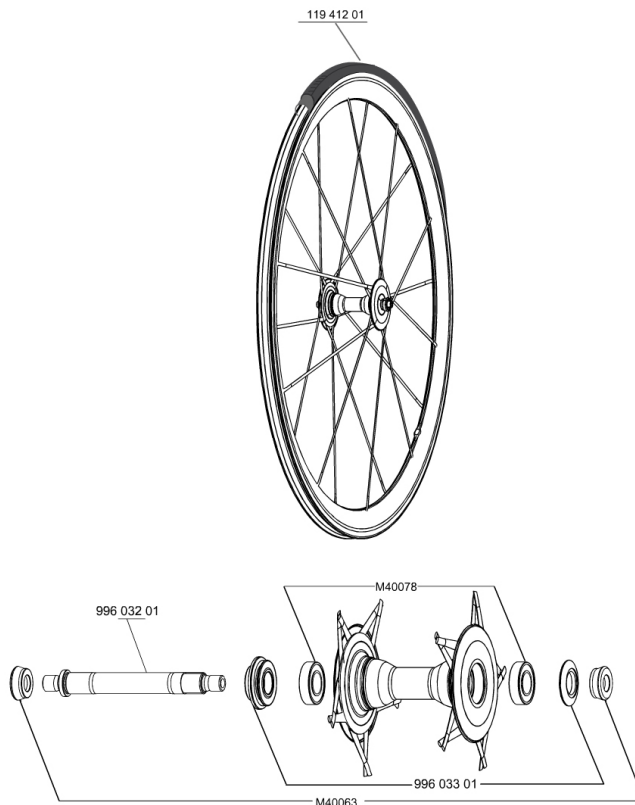

REFERENCES WHEELS

118076	COSMIC CARB ULTI 011FRT WTS	118411	COSMIC CARB ULTI011ED11PR WTS
118079	COSMIC CARB ULTI011M10PR WTS		

HUB SHELLS

99603201	FRT AXLE COS.CARBONE ULTIMATE
M40063	2 FRONT AXLE FORK SUPPORT
99603301	FRONT ADJUST.NUT+CAP COS.CARB.ULTIMATE
M40078	FRONT HUB BEARINGS 6901 x 2

Specifications**RIMS**

- **Material** : 100% woven 12K carbon fiber
- **Color** : carbon
- **Height** : 40 mm, rear asymmetrical
- **Drilling** : no holes, spokes molded to the rim
- **Brake track** : carbon
- **Valve hole diameter** : 6.5 mm
- **Tyre** : tubular
- **ETRTO size** : 28" tubular
- **Recommended tyre sizes** : 19 to 28 mm

SPOKES

- **Material** : unidirectional carbon fiber
- **Shape** : R2R
- **Color** : carbon
- **Nipples** : brass, ABS
- **Count** : 20 front and rear
- **Lacing** : crossed 2 front and rear drive side, radial non drive side

WHEEL WEIGHTS

520