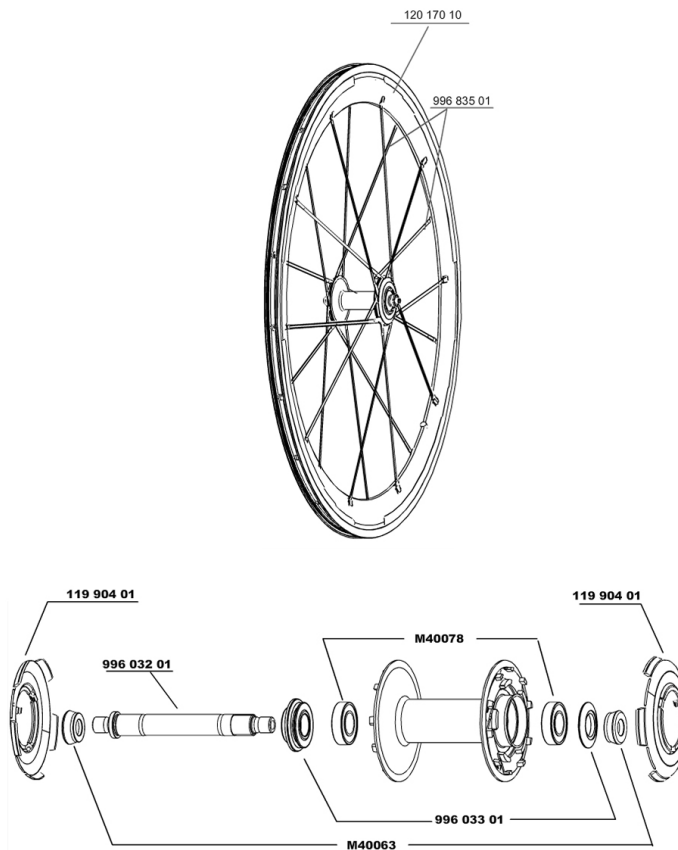

## REFERENCES WHEELS

119216	COSMIC CARBONE SR FRT	119220	COSMIC CARBONE SR ED11PR
119219	COSMIC CARBONE SR M10PR		

## RIMS

&NBSP;;

12017010	FRONT COSMIC CARBONE SR RIM
----------	-----------------------------

## SPOKES

99683501	5 SPOKES CARBONE SLR FRT+0FW
----------	------------------------------

**MAVIC** *Cosmic Carbone SR*

**Specifications**

WHEEL WEIGHTS