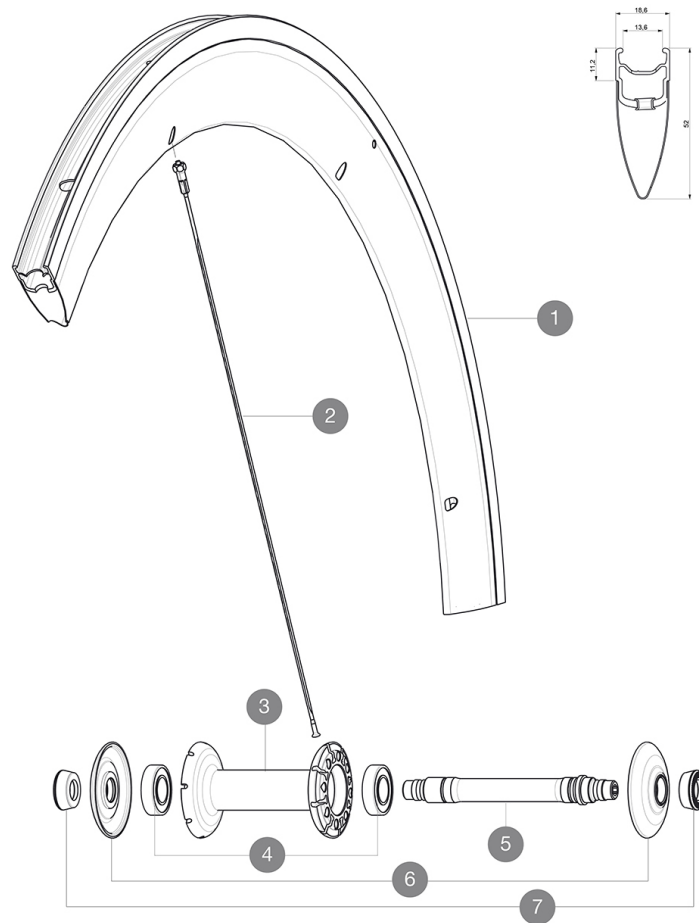

REFERENCES WHEELS

325653 COSMIC CARB SLE 013 FRT WTS

RIMS

&NBSP;:

1 30972410 KIT FRONT COSMIC CARBONE SLE 2013 RIM

SPOKES

2 36644501 KIT 10 FT/NDS COSMIC CARBON SLS BLK SPK 289mm

HUB SHELLS

4 M40078 FRONT HUB BEARINGS 6901 x 2
5 30870001 FRONT AXLE ROAD RIM BRAKING QRM +
6 32985701 HUB CAP & ADJUSTING NUT CXR 80

ADAPTERS

7 35117301 FT/RR FORK REST R-SYS/CC ULTIMATE > 2013/KSY PRO CARB T

MAVIC *Cosmic Carbone SLE***DELIVERED WITH**

Specifications**RIMS**

- **Material** : Maxtal and 12K carbon fiber
- **Material** : Maxtal and 12K carbon fiber
- **Height** : 52 mm
- **Color** : carbon
- **Joint** : SUP
- **Height** : 52 mm
- **Drilling** : traditional
- **Joint** : SUP
- **Drilling** : traditional
- **Brake track** : Exalith 2
- **Eyelet** : single
- **Weight reduction** : ISM
- **Valve hole diameter** : 6.5 mm
- **Brake track** : Exalith 2
- **Tyre** : clincher
- **Weight reduction** : ISM
- **Valve hole diameter** : 6.5 mm
- **Tyre** : clincher
- **ETRTO size** : 622x13C
- **ETRTO size** : 622x13C
- **Recommended tyre sizes** : 19 to 28 mm
- **Recommended tyre sizes** : 19 to 28 mm

SPOKES

- **Material** : steel
- **Material** : steel
- **Shape** : straight pull, bladed, double butted
- **Shape** : straight pull, bladed, double butted
- **Color** : black

WHEEL HUB

- **Front and rear bodies** : aluminum
- **Front and rear bodies** : aluminum
- **Color** : black
- **Front and rear axle material** : aluminum
- **Front and rear axle material** : aluminum
- QRM+
- FTS-L steel
- QRM+
- FTS-L steel