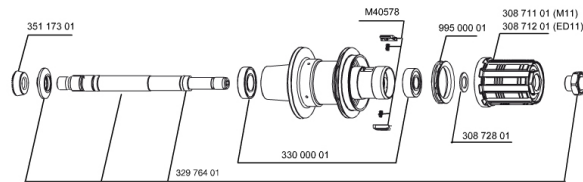

REFERENCES WHEELS

HUB SHELLS

32976401	REAR AXLE KIT COMETE 2013
30871201	FTS-L ROAD FREEWHEEL BODY ED11 8/9 compatible
M40578	FTSL PAWLS KIT (ROAD WHEELS)
33000001	REAR HUB B9+6901 BEARINGS 2013
30871101	FTS-L ROAD FREEWHEEL BODY HG11 8/9 compatible
30872801	SET OF 3 INTERNAL SILVER SPACERS 9mm FTS-L
99500001	FTSL/FTSX FREEHUB BODY SEAL

ADAPTERS

35117301	FT/RR FORK REST R-SYS/CC ULTIMATE > 2013/KSY PRO CARB T
----------	---

MAVIC Comete Road

DELIVERED WITH

BR601 quick release	
BR601 quick release	
Wheelbag	
Wheelbag	
Exalith brake pads	
Exalith brake pads	
Valve extender	
Valve extender	
Multifonction adjustment wrench	
Multifonction adjustment wrench	
User guide	
User guide	

Specifications

RIMS

- Recommended tyre sizes : 19 to 28 mm

WHEEL HUB

- Rear body : aluminum
 - Rear body : aluminum
 - Color : black
 - Axle material : aluminum
- QRM+
FTS-L steel
- Rear axle material : titanium and aluminum
- QRM+
FTS-L steel