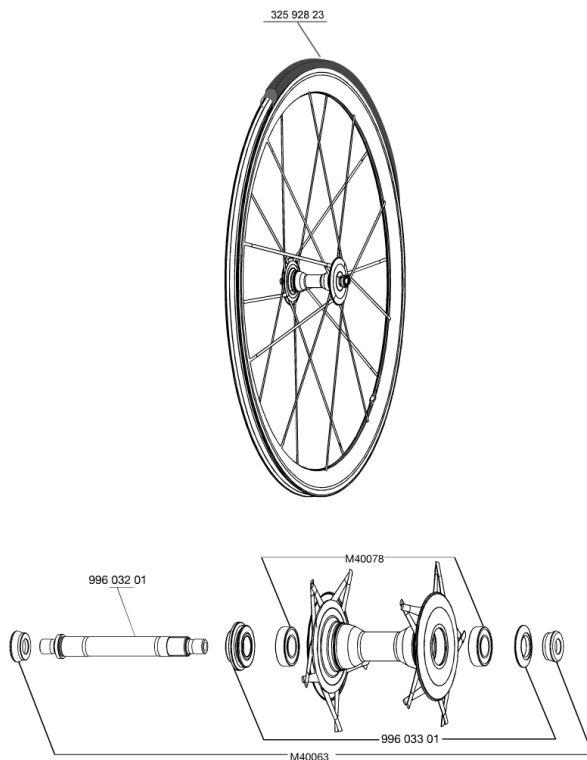

**REFERENCES WHEELS**

326536 C.CARB ULTIMATE 013 FRT WTS

**HUB SHELLS**

M40063	2 FRONT AXLE FORK SUPPORT
99603301	FRONT ADJUST.NUT+CAP COS.CARB.ULTIMATE
M40078	FRONT HUB BEARINGS 6901 x 2
99603201	FRT AXLE COS.CARBONE ULTIMATE

**TYRES**

32592823	YksionProSSCGripLinkTu 23
----------	---------------------------

### RIMS

- **Material** : 100% woven 12K carbon fiber
- **Color** : carbon
- **Height** : 40 mm, rear asymmetrical
- **Drilling** : no holes, spokes molded to the rim
- **Brake track** : carbon
- **Valve hole diameter** : 6.5 mm
- **Tyre** : tubular
- **ETRTO size** : 28" tubular
- **Recommended tyre sizes** : 19 to 28 mm

### WHEEL WEIGHTS

Wheel weight 520