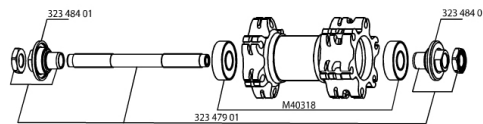

REFERENCES WHEELS

326554 CROSSRIDE DISC 013 D6t FRT

326563 CROSSRIDE DISC 013 Dcl FRT

RIMS

&NBSP;;

35124015 "KIT FRONT/REAR CROSSRIDE DISC 26"" 2013 RIM"

SPOKES

99687501 KIT 12 CROSSRIDE DISC STEEL BLK SPOKES 263mm

HUB SHELLS

M40318 KIT 2 HUB BEARINGS 6001

32348401 EXPANSIBLE BEARINGS SUPPORT

32347901 FRONT AXLE QRM UB

MAVIC Crossride Disc

DELIVERED WITH

BR101 quick releases	
Rim tape	
Valve reducer	
User guide	

Specifications

RIMS

- **Material** : 6106 Aluminum
 - **Color** : black anodized
 - **Joint** : pinned
 - **Drilling** : traditional
 - **Eyelet** : H2 technology
- Disc brake specific profile
- **Valve hole diameter** : 8,5 mm with pop off reducer
 - **Tyre** : tubetype
 - **Internal width** : 19 mm
 - **ETRTO size** : 559x19C
 - **Recommended tyre sizes** : 1.5 to 2.3

SPOKES

- **Material** : steel
- **Shape** : straight pull, bladed
- **Color** : black
- **Nipples** : brass, self lock concept
- **Count** : 24 front and rear
- **Lacing** : front and rear crossed 2

WHEEL HUB