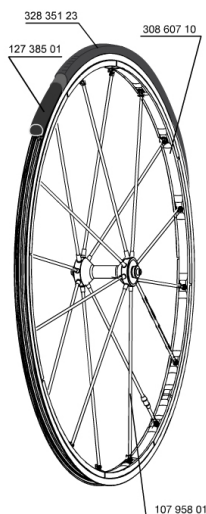

## REFERENCES WHEELS

328274 R-SYS 013 FRT WTS

### RIMS

&NBSP;:

30860710 KIT FRONT RIM R-SYS 12

**Specifications****RIMS**

- **Material** : Mactal
- **Material** : Mactal
- **Height** : front 22 mm, rear 25 mm asymmetrical
- **Color** : black anodized
- **Joint** : SUP
- **Height** : front 22 mm, rear 25 mm asymmetrical
- **Drilling** : Fore
- **Joint** : SUP
- **Brake track** : UB Control
- **Drilling** : Fore
- **Weight reduction** : ISM
- **Valve hole diameter** : 6.5 mm
- **Brake track** : UB Control
- **Weight reduction** : ISM
- **Tyre** : clincher
- **Valve hole diameter** : 6.5 mm
- **Tyre** : clincher
- **ETRTO size** : 622x15C
- **ETRTO size** : 622x15C
- **Recommended tyre sizes** : 19 to 32 mm
- **Recommended tyre sizes** : 19 to 32 mm

**WHEEL WEIGHTS**

Wheel weight 575

**SPOKES**

Download date: 2024-07-16 / Update date: 2022-03-01

- **Material** : carbon fiber (front and rear non drive side) and Zircal (rear drive side)