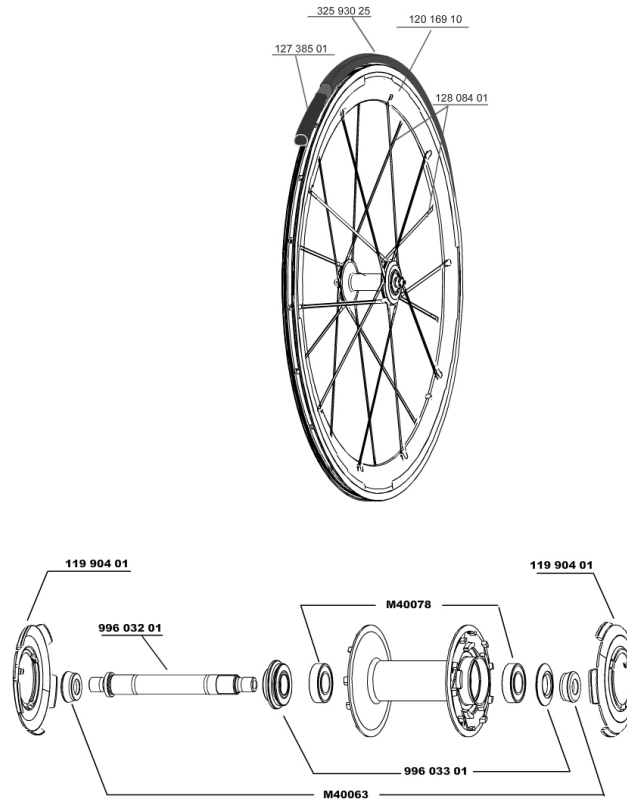

## REFERENCES WHEELS

328366 C. CARBONE SLR.013 FRT WTS

## SPOKES

12808401 KIT 5 FT/NDS COSMIC CARBON SLR SPOKE/2 CAP

**Specifications****RIMS**

- **Material** : Maxtal and 12K carbon fiber
- **Material** : Mxxtal
- **Color** : carbon and Exalith
- **Height** : 52 mm
- **Joint** : SUP
- **Drilling** : traditional
- **Eyelet** : single
- **Brake track** : Exalith 2
- **Weight reduction** : ISM
- **Valve hole diameter** : 6.5 mm
- **Tyre** : clincher
- **ETRTO size** : 622x13C
- **Recommended tyre sizes** : 19 to 28 mm

**WHEEL HUB**

- **Front and rear bodies** : aluminum
- **Color** : black
- **Front and rear axle material** : aluminum QRM+
- **FTS-L steel**

**WHEEL WEIGHTS**

Wheel weight 725