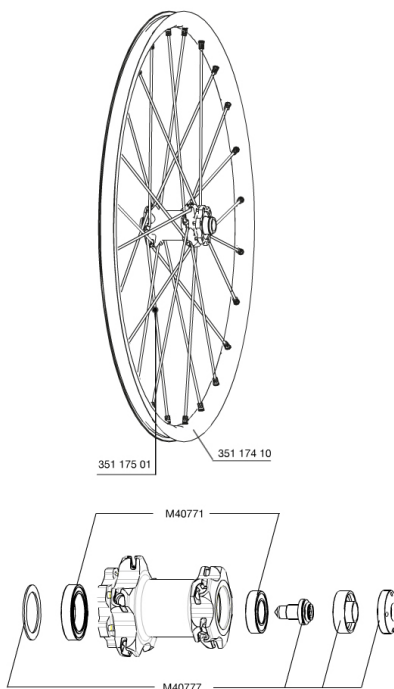

REFERENCES WHEELS

**RIMS**

&NBSP;:

35117410 "KIT FRONT CROSSMAX ST 29"" RIM"

SPOKES

35117501 "KIT 12 FT M7/7 CROSSMAX ST 29"" SPK 292,5mm"

HUB SHELLSM40777 ASSEMBLY KIT FOR LEFTY WHEELS
M40771 BEARING KIT FOR LEFTY 50 & 60 HUB

CROSSMAX ST 29 Lefty 2014

Specifications

WHEEL WEIGHTS