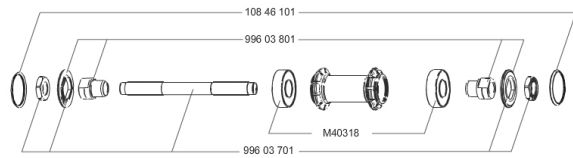

REFERENCES WHEELS

329365	Aksium S014 23WhM11PRWTS	329362	Aksium S014 23WhFRTWTS
353613	Aksium S014 25WhFRT WTS	353616	Aksium S014 23RedFRT WTS

RIMS

&NBSP;:

30860815	KIT FRONT/REAR BLACK/WHITE RIM AKSIUM S 14
30860915	KIT FRONT/REAR BLACK/RED RIM AKSIUM S 14

SPOKES

V4160101	Kit 10 stainless spokes 285 Ft Ksyrium Equipe S/Ft & NDS Aks
10844901	KIT 10 FT KSYRIUM EQ S/FT+NDS AKSIUM SPK 285mm - white stock

HUB SHELLS

99603901	REAR AXLE QRM ROAD 2008
M40318	KIT 2 HUB BEARINGS 6001
N/A	HUB BODY
99603801	SHORT EXPENSIBLE BEARING SUPPORTS > 2008
99603701	FRONT AXLE QRM ROAD 2008

MAINTENANCE

12738501	Road Innertube Presta 48mm

TYRES

35570423	Aksion 014 White 23
35570623	Aksion 014 Red 23