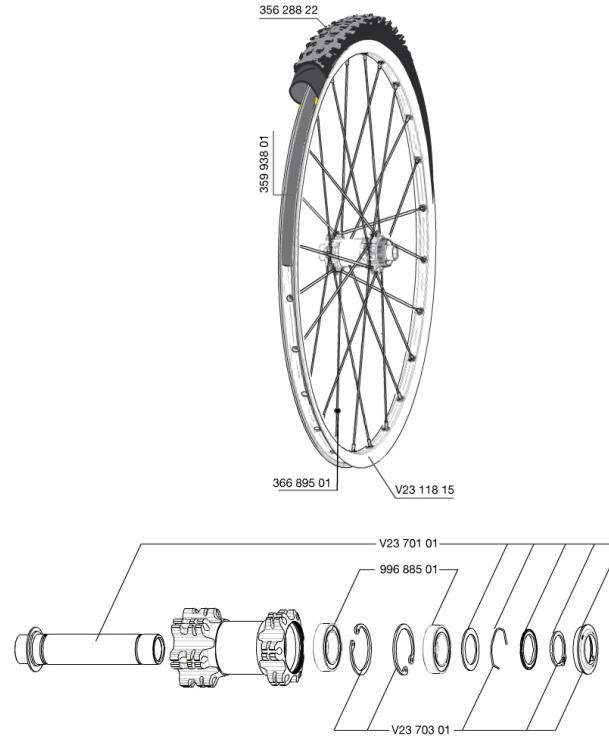

## REFERENCES WHEELS

353028 CROSSROC 29 FRT 15mmWTS

## RIMS

&NBSP;:

35993801	UST RIM STRIP 29x19c
V2311815	KIT FRONT/REAR CROSSROC 29"

## SPOKES

36689501	"KIT 12 FT/NDS CROSSROC 29"" SPOKE 295mm"
----------	---

## ADAPTERS

30873101	2 REAR REDUCERS 12/9,5mm 2012 ITS4 HUB
32965001	ADAPTER Rr 12x142mm Elite/CRide MTB (Rd)

**MAVIC** *Crossroc 29 WTS*

***Specifications***

**WHEEL WEIGHTS**

Wheel weight 905