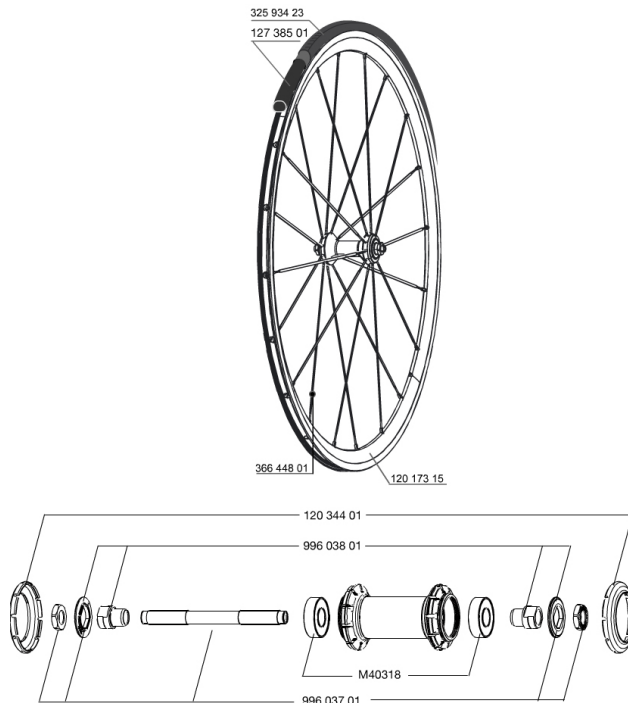

**REFERENCES WHEELS**

328205 COSMIC ELITE S FRT WTS

**RIMS**

&NBSP;:

<b>1</b>	12017315	KIT FRONT/REAR COSMIC ELITE RIM - while stock last
----------	----------	----------------------------------------------------

**MAVIC** *Cosmic Elite S***DELIVERED WITH**

BR101 quick releases	
Rim tape	
User guide	

**Specifications****RIMS**

- **Material** : 6106 Aluminum
- **Height** : 30 mm
- **Joint** : SUP
- **Drilling** : traditional
- **Brake track** : UB Control
- **Valve hole diameter** : 6.5 mm
- **Tyre** : clincher
- **ETRTO size** : 622x15C
- **Recommended tyre sizes** : 19 to 32 mm

**SPOKES**

- **Material** : steel
- **Shape** : straight pull, bladed
- **Nipples** : brass, ABS
- **Count** : 20 front and rear
- **Lacing** : radial front and rear non-drive side, crossed 2 rear drive side

**WHEEL HUB**

- **Axle material** : steel
- Sealed cartridge bearings
- **Freewheel** : FTS-L steel

**WHEEL WEIGHTS**

Wheel weight 815