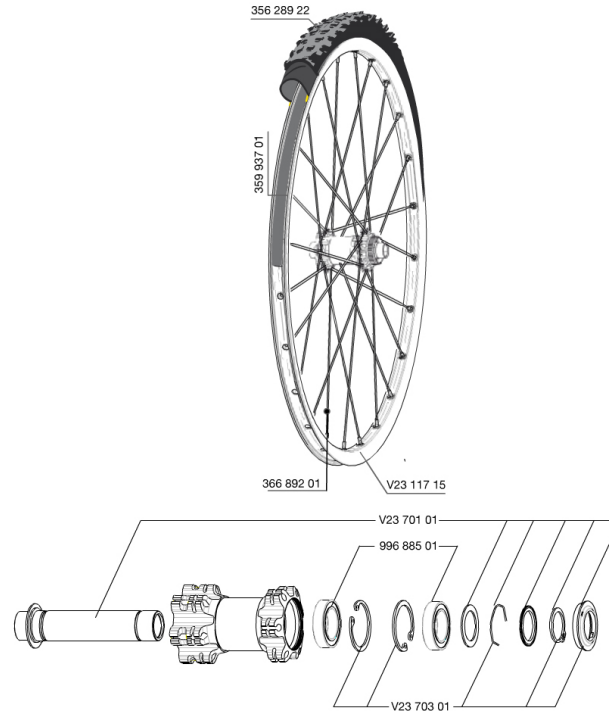

REFERENCES WHEELS

353075 CROSSROC 650b FRT 15mm WTS

RIMS

&NBSP;:

35993701	UST RIM STRIP 27.5x19c
V2311715	KIT FRONT/REAR CROSSROC 27,5"

SPOKES

36689201	"KIT 12 FT/NDS CROSSROC 27,5"" SPK 277mm"
----------	---

HUB SHELLS

V2370101	KIT FRONT AXLE 15MM CROSSONE/-RIDE/-ROC - while stock last
99688501	BEARING KIT 9/12/15 D6T HUB 20x32x7 6804
V2370301	KIT FRONT AUTO ADJUSTING PLAY 15mm AXLE

TYRES

35628922	Crossroc Roam 650b
----------	--------------------

MAVIC *Crossroc 650b WTS*

Specifications

WHEEL WEIGHTS

Wheel weight 855