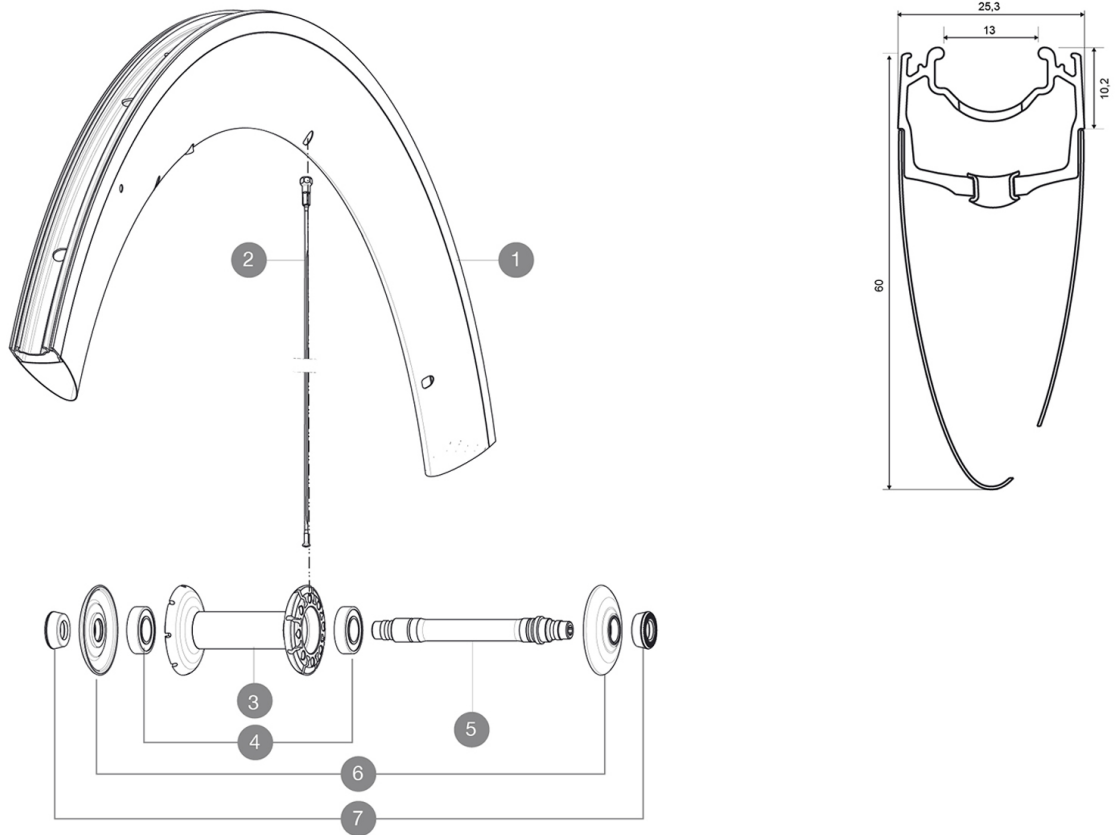

## REFERENCES WHEELS

354675 COSMIC CXR 60 C FRT WTS

### RIMS

&NBSP;:

1	V2403710	KIT FRONT RIM CXR60C 2016
---	----------	---------------------------

### SPOKES

- **Material** : steel
- **Shape** : straight pull, bladed, double butted
- **Nipples** : aluminum, ABS
- **Count** : front 16, rear 20
- **Lacing** : radial front and rear non-drive side, crossed 2 rear drive side

### WHEEL WEIGHTS

Wheel weight 820