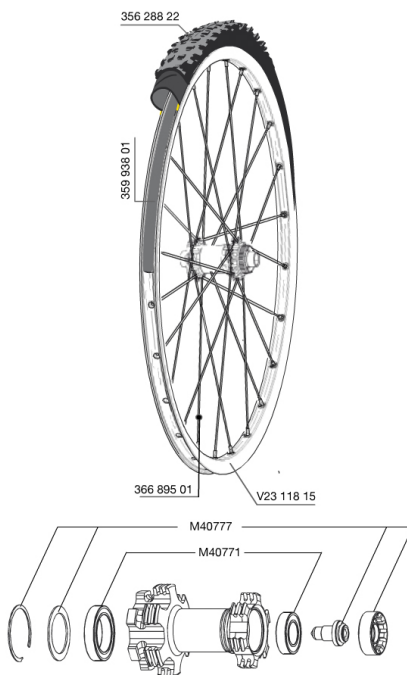

REFERENCES WHEELS

RIMS

&NBSP;:

V2311815	KIT FRONT/REAR CROSSROC 29"
35993801	UST RIM STRIP 29x19c

SPOKES

36689501	"KIT 12 FT/NDS CROSSROC 29"" SPOKE 295mm"
----------	---

HUB SHELLS

M40777	ASSEMBLY KIT FOR LEFTY WHEELS
M40771	BEARING KIT FOR LEFTY 50 & 60 HUB

TYRES

35628822	Crossroc Roam 29
----------	------------------

MAVIC *CROSSROC WTS 29 Lefty 2014***Specifications****WHEEL WEIGHTS**

Wheel weight