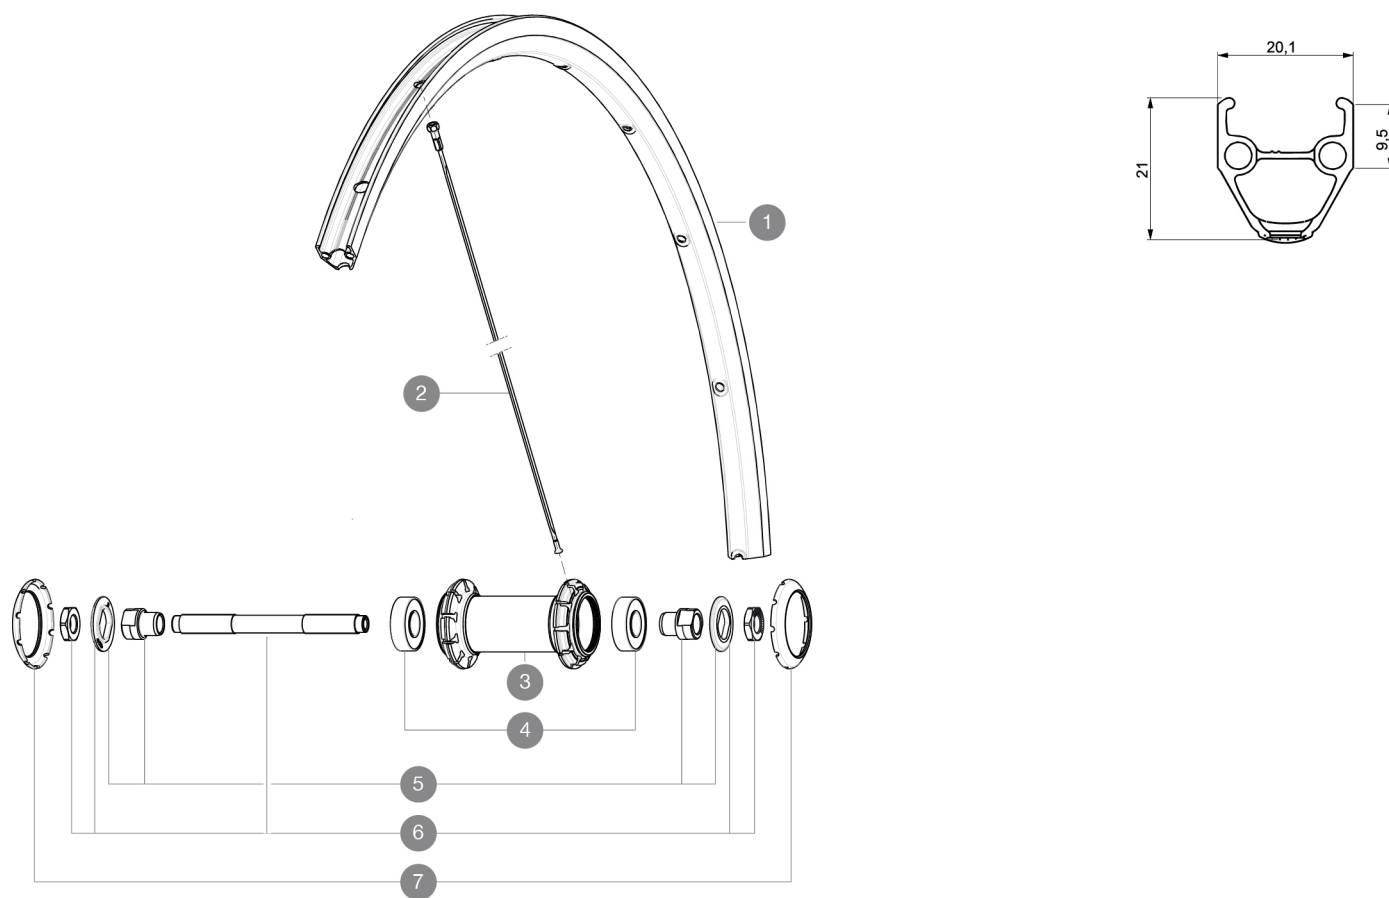

### RIMS

VALVE HOLE  $\varnothing$  (MM): 6.5 :

1	V2290915	KIT FRONT/REAR RIM AKSIUM ONE
---	----------	-------------------------------

BR101 quick releases	
Rim tape	
User guide	

**Specifications****RIMS**

- **Material** : S6000 Aluminum
- **Height** : 24 mm
- **Joint** : pinned
- **Drilling** : traditional with H2 reinforcement
- **Brake track** : UB Control
- **Valve hole diameter** : 6.5 mm
- **Tyre** : clincher
- **ETRTO size** : 622x15C
- **Recommended tyre sizes** : 19 to 32 mm

**SPOKES**

- **Material** : steel
- **Shape** : straight pull, bladed
- **Nipples** : brass, ABS
- **Count** : 20 front and rear
- **Lacing** : radial front and rear non-drive side, crossed 2 rear drive side

**WHEEL HUB**

- **Front and rear bodies** : aluminum
- **Axle material** : steel
- Sealed cartridge bearings
- **Freewheel** : FTS-L steel

**WHEEL WEIGHTS**

Wheel weight 845