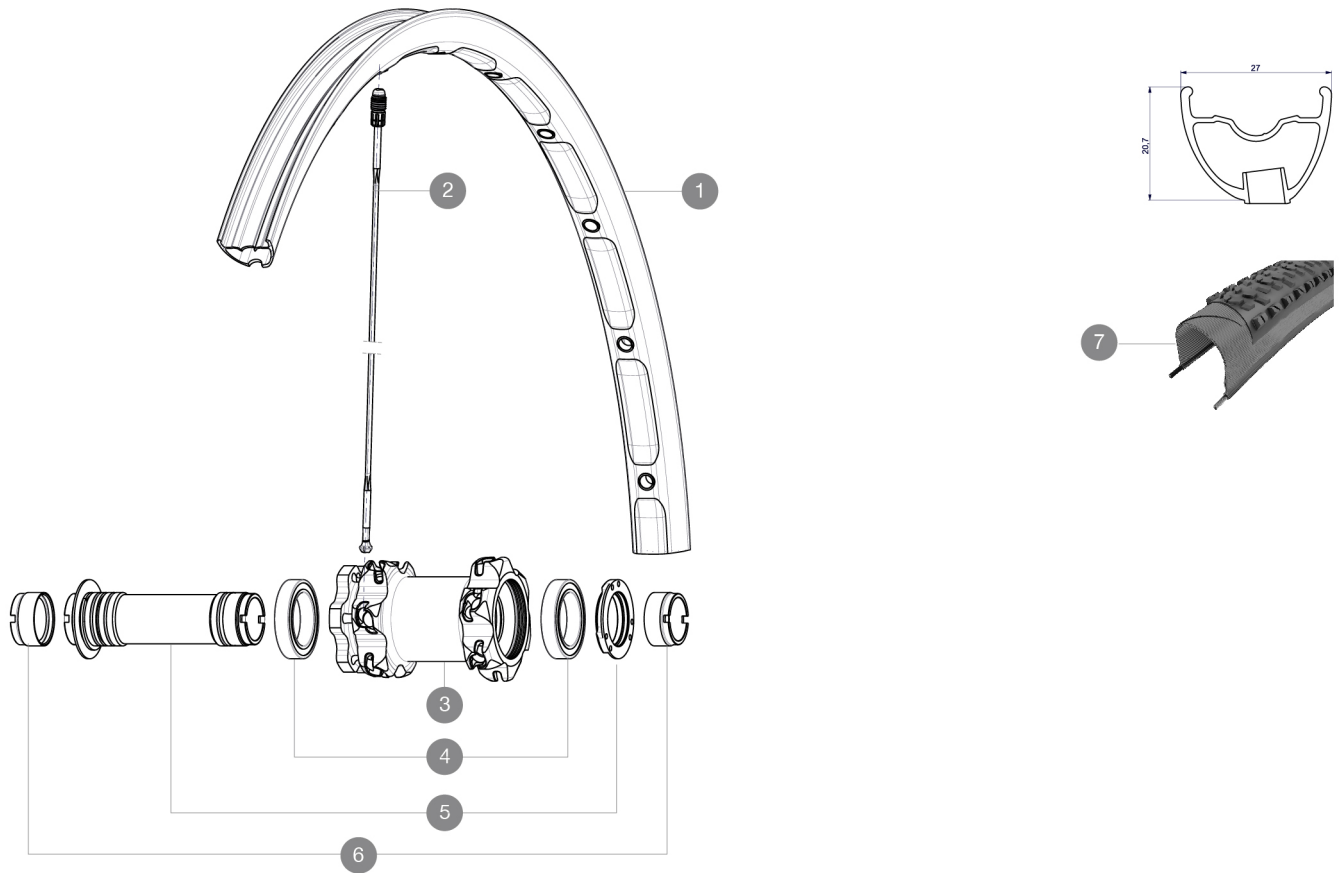

REFERENCES WHEELS

F02901 Crossmax XL 27.5Ft WTS

RIMS

VALVE HOLE \varnothing (MM): 6.5 :

1	V2310810	KIT FRONT RIM CROSSMAX XL 2015 27,5"
---	----------	--------------------------------------

SPOKES

2	36674901	KIT 12 FT XMAX END/FT-NDS DEEMAX PRO 27,5" ALU SPK 275mm
---	----------	--

HUB SHELLS

3	N/A	HUB BODY
4	M40179	FRONT BEARING 25x37x7 20mm AXLE
5	30870501	FRONT AXLE 20mm CROSSMAX + DEEMAX ULTI 2012

ADAPTERS

6	12982901	ADAPTER Ft 20x110mm
---	----------	---------------------

Crossmax XL 27.5 WTS

Specifications

RIMS

- Internal width : 23 mm
- ETRTO size 27.5" : 584x23C

WHEEL HUB

Shimano 11 speeds compatible
XD Compatible (XX1-X01) with optional kit

WHEEL WEIGHTS

Wheel weight 815