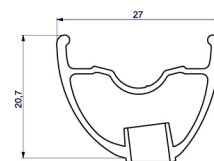

MAVIC Crossmax XL 29 WTS

1
2015
FRONT

REFERENCES WHEELS

F03001 CrossmaxXL29Ft WTS

RIMS

VALVE HOLE \varnothing (MM): 6.5 :

1 V2310910 KIT FRONT RIM CROSSMAX XL 2015 29"

SPOKES

2 A7209901 KIT 12 FT/NDS CROSSMAX XL/DEEMAX PRO 19 29" SPK 293mm

HUB SHELLS

3 N/A HUB BODY
4 M40179 FRONT BEARING 25x37x7 20mm AXLE
5 30870501 FRONT AXLE 20mm CROSSMAX + DEEMAX ULTI 2012

ADAPTERS

6 12982901 ADAPTER Ft 20x110mm

MAVIC *Crossmax XL 29 WTS*

Specifications

RIMS

- Internal width : 23 mm
- ETRTO size 29" : 622x23C

WHEEL HUB

Shimano 11 speeds compatible
XD Compatible (XX1-X01) with optional kit

WHEEL WEIGHTS

Wheel weight 850