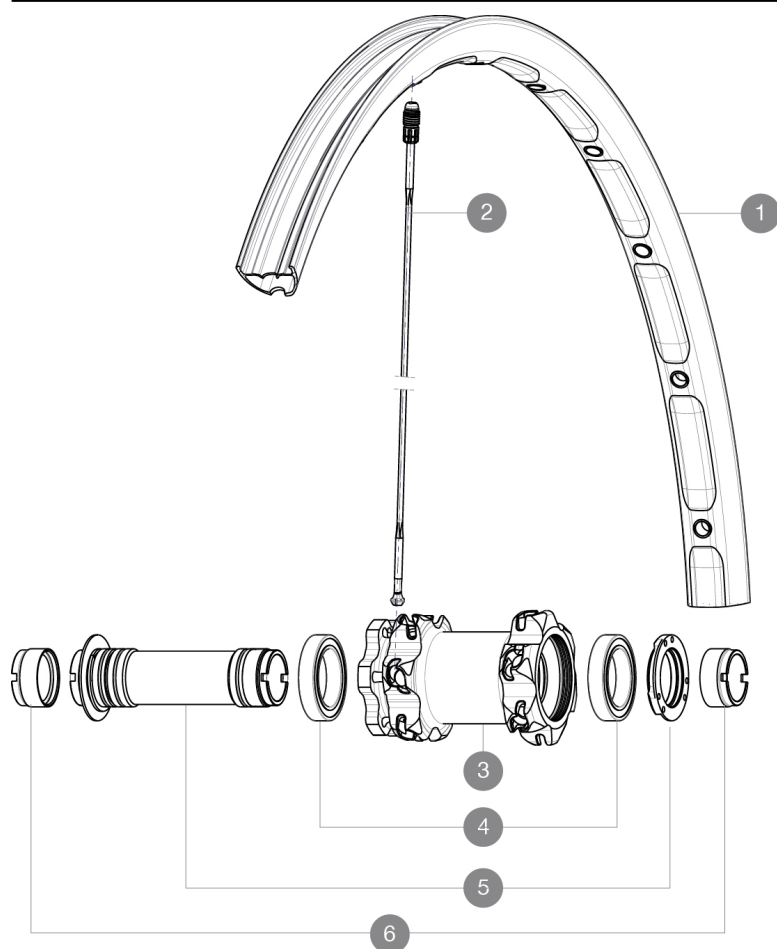

MAVIC Crossmax XL 29 WTS

1
2015
FRONT

REFERENCES WHEELS

F03001 CrossmaxXL29Ft WTS

RIMS

VALVE HOLE \varnothing (MM): 6.5 :

1 V2310910 KIT FRONT RIM CROSSMAX XL 2015 29"

SPOKES

2 A7209901 KIT 12 FT/NDS CROSSMAX XL/DEEMAX PRO 19 29" SPK 293mm

HUB SHELLS

3 N/A HUB BODY
4 M40179 FRONT BEARING 25x37x7 20mm AXLE
5 30870501 FRONT AXLE 20mm CROSSMAX + DEEMAX ULTI 2012

ADAPTERS

6 12982901 ADAPTER Ft 20x110mm

MAVIC *Crossmax XL 29 WTS*

Specifications

RIMS

- Internal width : 23 mm
- ETRTO size 29" : 622x23C

WHEEL HUB

Shimano 11 speeds compatible
XD Compatible (XX1-X01) with optional kit

WHEEL WEIGHTS

Wheel weight 850