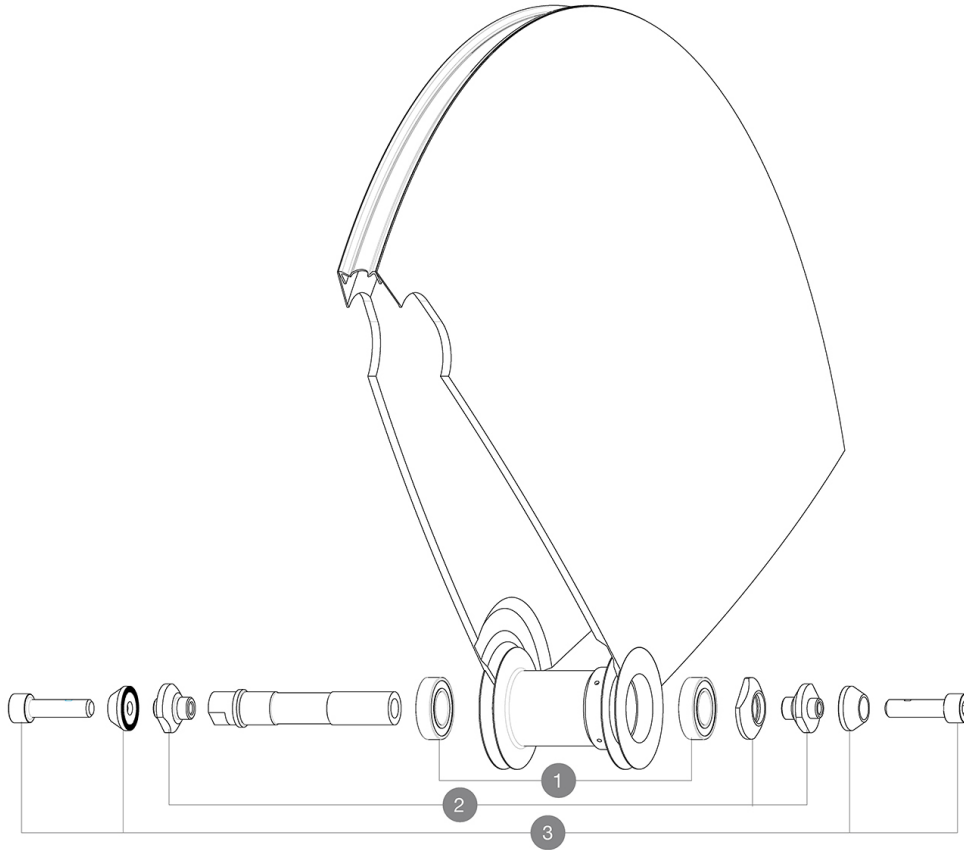

REFERENCES WHEELS

HUB SHELLS

1	M40129	KIT 2 BEARINGS 6902 15x28x7
2	11188701	COMETE FRONT AXLE TRACK
3	M40124	M6 AXLE BOLTS/ALU SUPPORTS FRT IO TRACK

MAVIC *Comète Track***DELIVERED WITH**

Fixing nuts	
Wheelbag	
Valve extender	
Cog lock nut	
User guide	

Specifications**RIMS**

- Recommended tyre sizes : 19 to 28 mm

WHEEL HUB

- Body : aluminum
- Axle material : aluminum

Sealed cartridge bearings

Fixed cog

WHEEL WEIGHTS