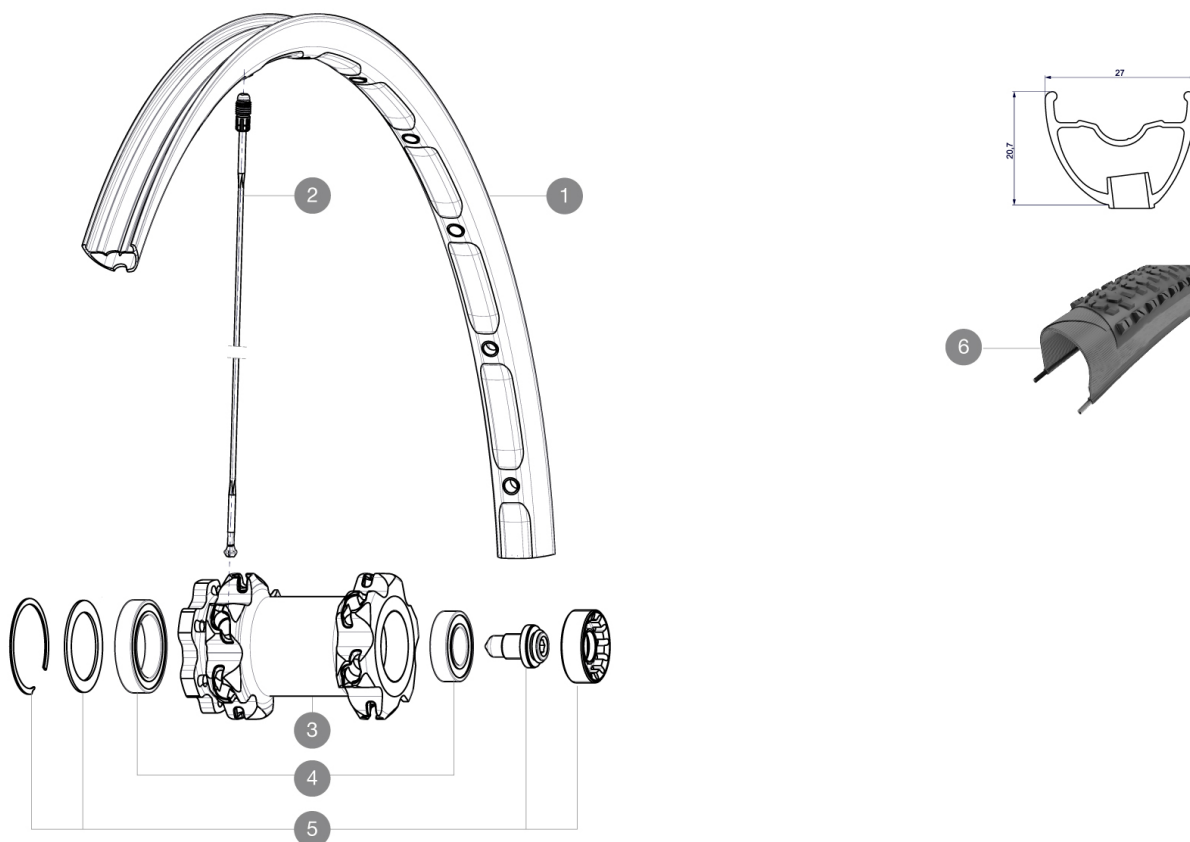

**REFERENCES WHEELS**

F16901 CrossmaxXL27.5SpxFWTS

**RIMS**

&NBSP;:

1	V2310810	KIT FRONT RIM CROSSMAX XL 2015 27,5"
---	----------	--------------------------------------

**SPOKES**

2	36674901	KIT 12 FT XMAX END/FT-NDS DEEMAX PRO 27,5" ALU SPK 275mm
---	----------	--

**HUB SHELLS**

3	N/A	HUB BODY
4	M40771	BEARING KIT FOR LEFTY 50 & 60 HUB
5	36709301	ASSEMBLY KIT FOR LEFTY SUPERMAX WHEELS

**MAVIC** *Crossmax XL 27.5 Supermax***Specifications****WHEEL WEIGHTS**

Wheel weight