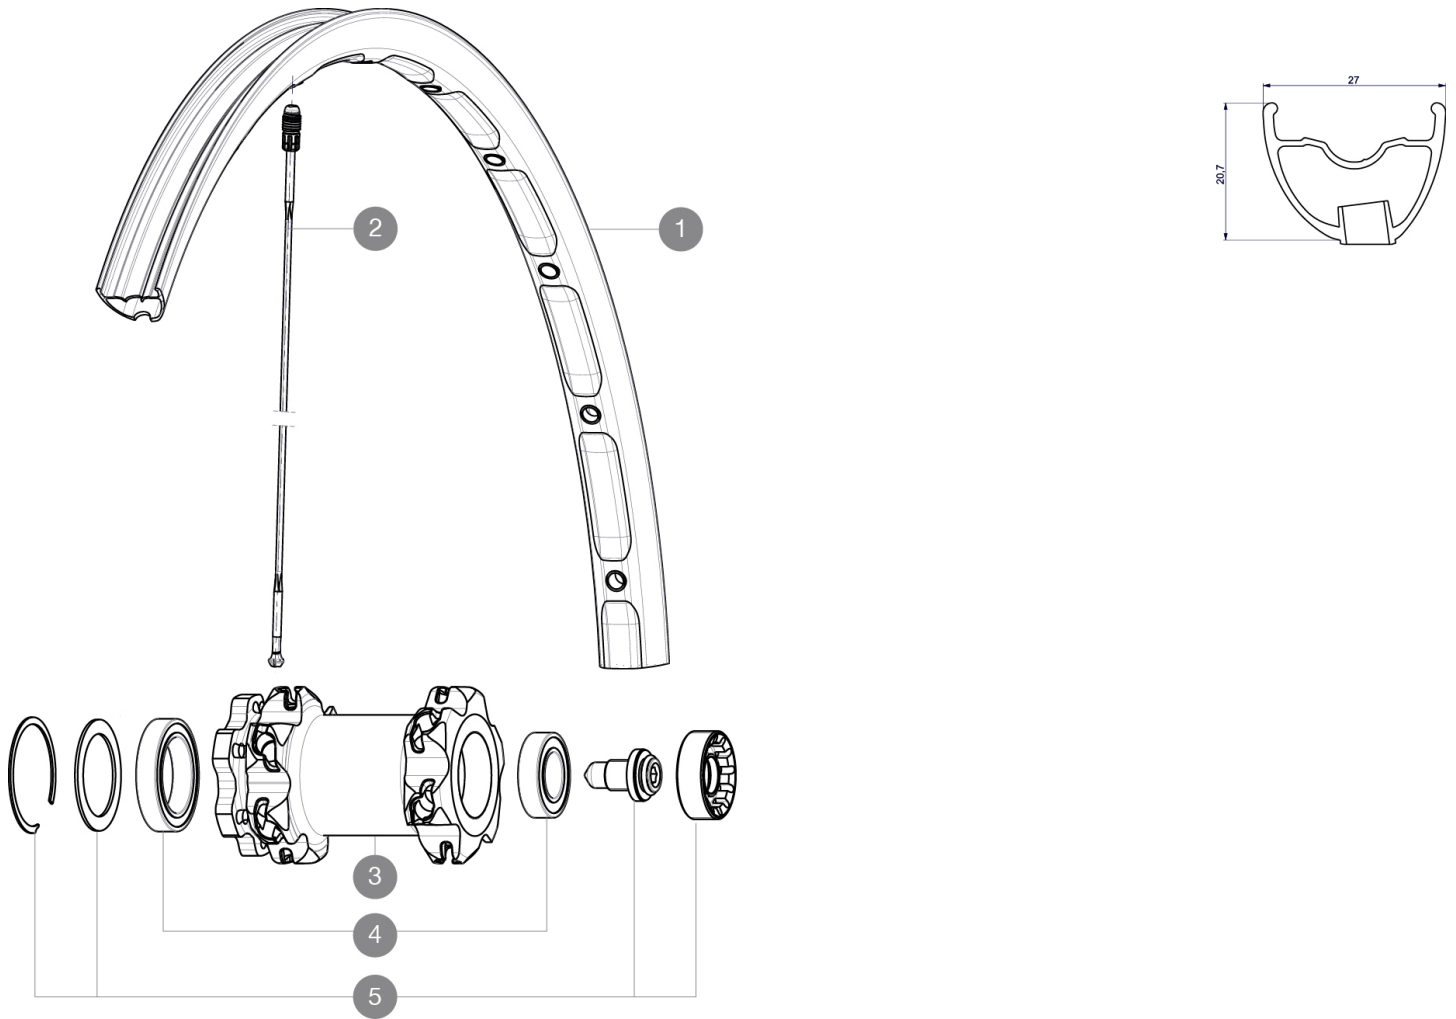

MAVIC Crossmax XL 29 Supermax

2015
FRONT

REFERENCES WHEELS

F16801 CrossmaxXL29SpxFWTS

RIMS

VALVE HOLE \bar{A} (MM): 6.5 :

1	V2310910	KIT FRONT RIM CROSSMAX XL 2015 29"
---	----------	------------------------------------

SPOKES

2	A7209901	KIT 12 FT/NDS CROSSMAX XL/DEEMAX PRO 19 29" SPK 293mm
---	----------	---

HUB SHELLS

3	N/A	HUB BODY
4	M40771	BEARING KIT FOR LEFTY 50 & 60 HUB
5	36709301	ASSEMBLY KIT FOR LEFTY SUPERMAX WHEELS

Crossmax XL 29 Supermax

Specifications

WHEEL WEIGHTS

Wheel weight