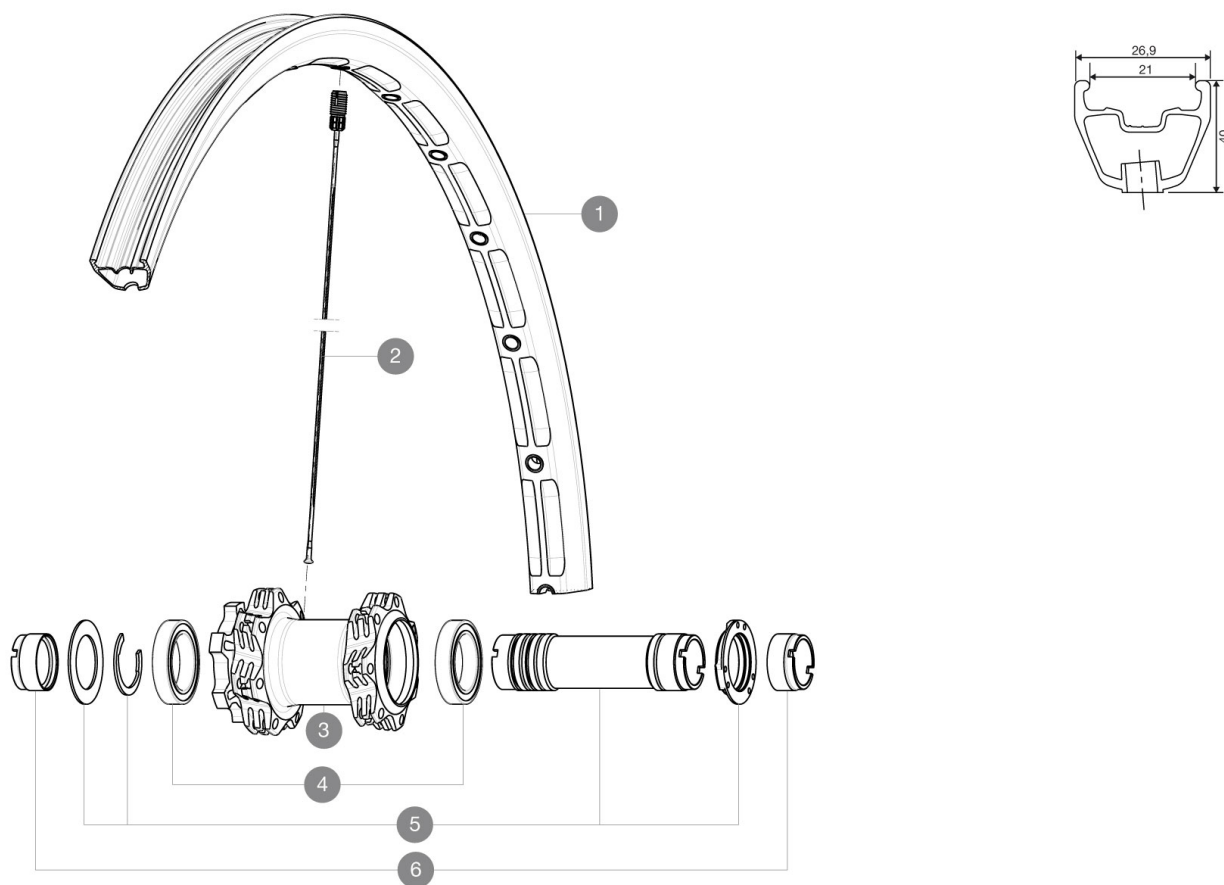

REFERENCES WHEELS

F41801 DeemaxUlti27.5Ft Yellow

RIMS

VALVE HOLE \bar{A} (MM): 6.5 :

1 V2312210 "KIT FRONT RIM DEEMAX ULTIMATE 27,5""

SPOKES

2 V2380501 "KIT 14 FRONT DEEMAX 27,5"" SPOKE 284mm"

HUB SHELLS

3 N/A HUB BODY
4 M40179 FRONT BEARING 25x37x7 20mm AXLE
5 30870501 FRONT AXLE 20mm CROSSMAX + DEEMAX ULTI 2012

ADAPTERS

6 12982901 ADAPTER Ft 20x110mm

MAVIC *Deemax Ultimate 27.5***Specifications****WHEEL WEIGHTS**

Wheel weight