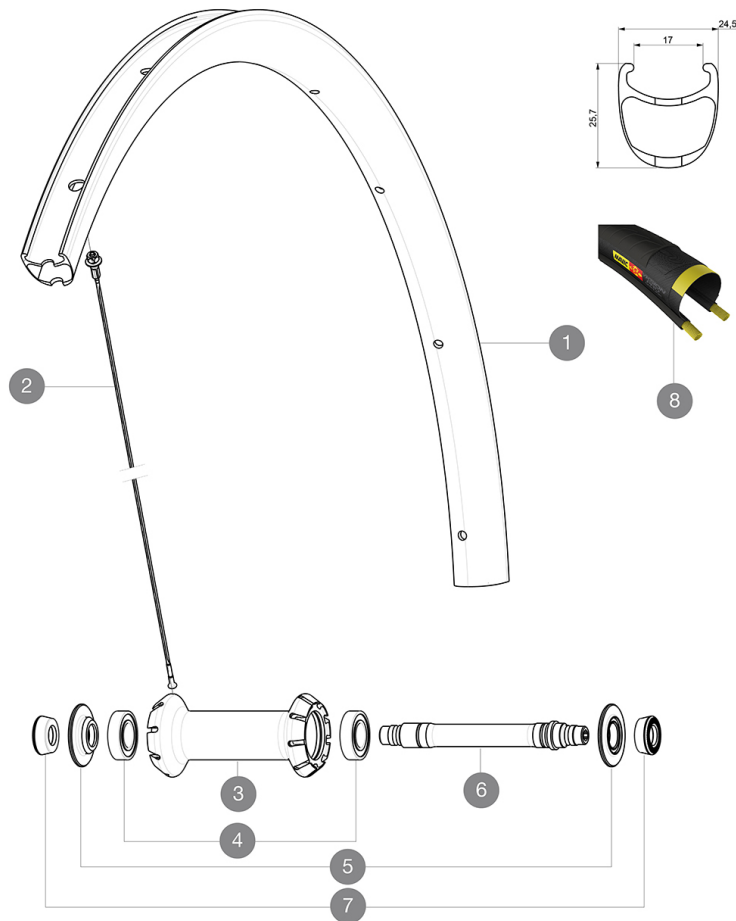

MAVIC *Ksyrium Pro Carbon SL C*

ASTM CATEGORY 1 : road only
 Recommended weight limit : 120kg
 Recommended tyre sizes: 25 to 52 mm
 Max. Pressure: 25mm 7.7 bars - 110 PSI

REFERENCES WHEELS

F27401 KProCarbSL C Ft

**RIMS**VALVE HOLE \bar{A} (MM): 6,5 :

1	V2737310	KIT FRONT RIM KSYRIUM PRO CARBON SL UST
1	V2401410	KIT FRT RIM KSYRIUM PRO CARBON SL Clincher - while stock las
	V3720101	25mm UST Tape for 19 to 22mm Road Rims
	V2690101	KIT CARBON RIM TAPE 21x622mm - FOR CARBON RIM

Specifications

RIMS

- **Material** : 3K carbon fibers
- **Height** : 25mm
- **Material** : 3K carbon fibers
- **Material** : 3K carbon fibers
- **Drilling** : traditional
- **Brake track** : carbon with TgMAX technology
- **Valve hole diameter** : 6.5 mm
- **Tyre** : clincher
- **ETRTO size** : 622x17C
- **Height** : 25mm
- **Height** : 25mm
- **Recommended tyre sizes** : 25 to 52 mm
- **Drilling** : traditional
- **Drilling** : traditional
- **Brake track** : carbon with TgMAX technology
- **Brake track** : carbon with TgMAX technology
- **Brake track** : carbon
- **Brake track** : carbon
- **Valve hole diameter** : 6.5 mm
- **Valve hole diameter** : 6.5 mm
- **Tyre** : clincher
- **Tyre** : clincher

VERSIONS

- **Color** : Black only
- **Color** : Black only

WHEEL WEIGHTS

Wheel weight 615