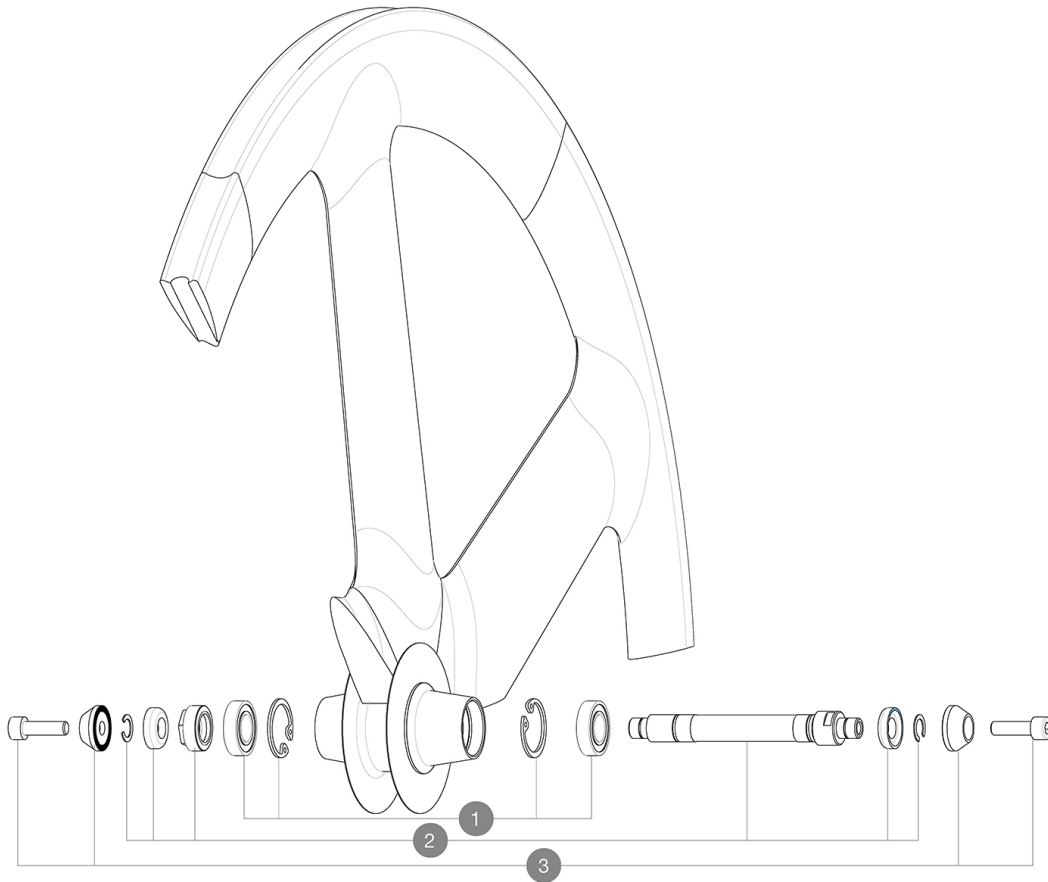

Recommended weight limit : 120kg

**REFERENCES WHEELS**

F32601 IOF116

**HUB SHELLS**

<b>1</b>	M40131	KIT BEARINGS FRONT 12x24x6 6901 (10 track)
<b>2</b>	M40130	FRONT IO AXLE + ADJUSTING NUT
<b>3</b>	M40124	M6 AXLE BOLTS/ALU SUPPORTS FRT IO TRACK

### DELIVERED WITH

Fixing nuts	
Wheelbag	
Valve extender	
User guide	

#### RIMS

- Tyre : tubular
- Recommended tyre sizes : 21 to 28 mm

#### WHEEL HUB

- Body : aluminum
  - Axle material : aluminum
- Sealed cartridge bearings