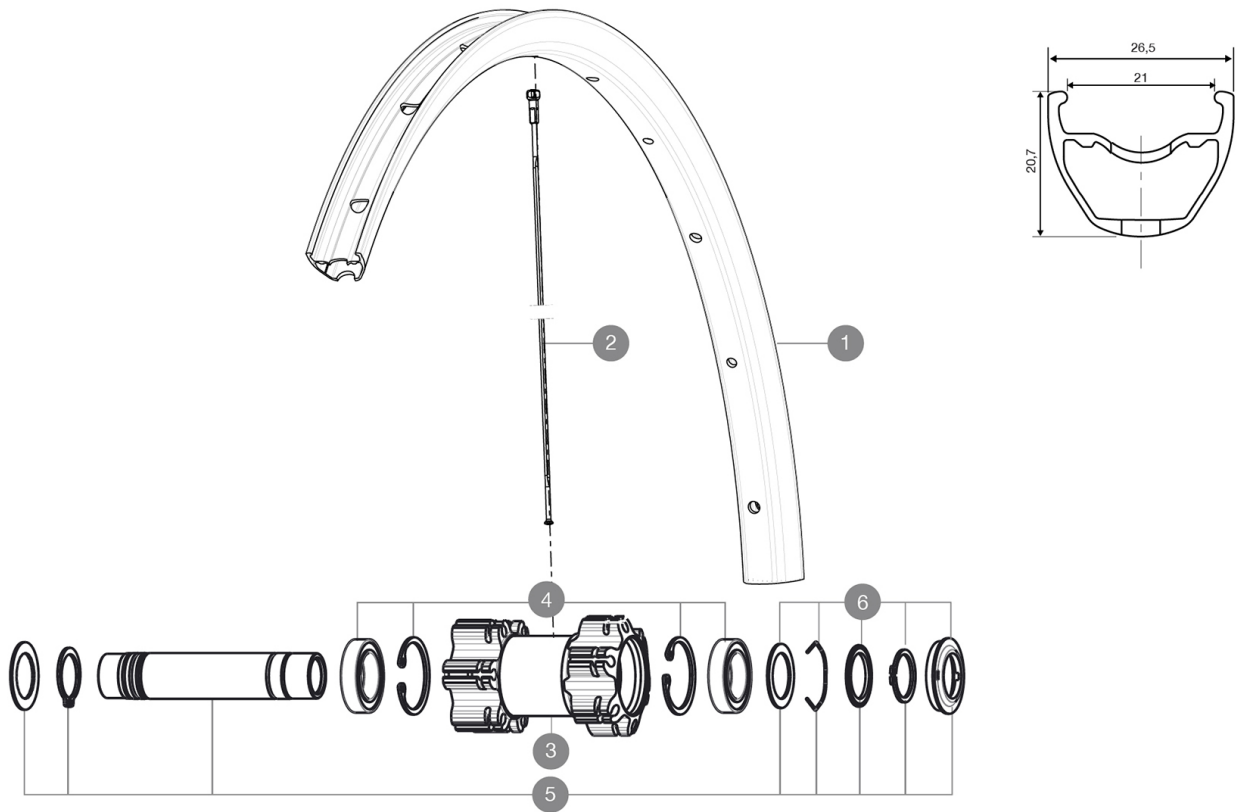

MAVIC **CROSSRIDE FTS-X 27.5**

ASTM CATEGORY 3 : offroad with jumps less than 61cm
ID360 Shimano steel freewheel body (V3790101)

Recommended weight limit : 120kg

Maximum tyre pressure: 6.1bar/88PSI with a 25mm tyre - 3.5bar/51PSI with a 64mm tyre

For a longer longevity of the wheel, Mavic recommends that the total weight supported by the wheels doesn't exceed 150kg, bike included

Recommended tire sizes: 28 to 64 mm (1.1" to 2.5")

Recommended tyre sizes: 36 mm to 64 mm (1.4" to 2.5")

ETRTO recommended tyre sizes: 35mm to 69mm (1.4" to 2.7")

ID360 N3W freewheel body (V4270101)

REFERENCES WHEELS

F50601 XRIDE FTS-X INT 27,5

**RIMS**

VALVE HOLE (MM): 8,5 WITH POP OFF REDUCER :

1 V2314815 "KIT FRT/RR RIM CROSSRIDE/CROSSRIDE FTSX 27,5""