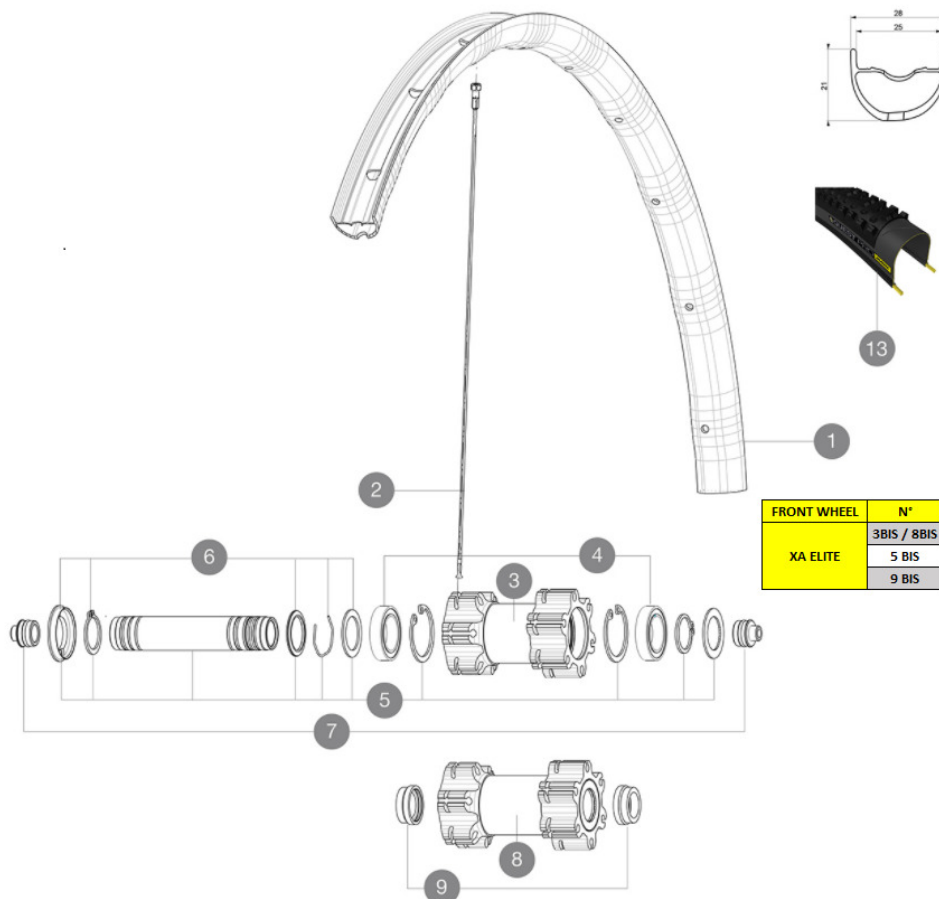

ASTM CATEGORY 3 : offroad with jumps less than 61cm
Recommended weight limit : 120kg
Recommended tire sizes: 35 mm to 69 mm (1.4" to 2.7")
Recommended tyre sizes: 46mm to 64mm (1.8" to 2.5")

REFERENCES WHEELS

F70311	XaEl27,5Ft Bst Black	F70211	XaEl27,5Ft Black
F70312	XaEl27,5Ft Bst Green	F70212	XaEl27,5Ft Green
F70313	XaEl27,5Ft Bst Blue	F70213	XaEl27,5Ft Blue
F70321	XaEl27,5Ft Lefty60		

FRONT WHEEL	N°	PARTS	REFERENCE	REFERENCE BOOST
XA ELITE	3BIS / 8BIS	HUB BODY	N/A	N/A
	5 BIS	AXLE	V2372301	V2372401
	9 BIS	ADAPTORS	V2372501	

RIMS

∅ VALVE HOLE (MM): 6,5 :

1	V3000115	KIT FT/RR RIM XA ELITE 27,5" 25mm GREEN TSS
1	V2980115	KIT FT/RR RIM XA ELITE 27,5" 25mm BLACK TSS
1	V3020115	KIT FT/RR RIM XA ELITE 27,5" 25mm BLUE TSS
	V2700101	UST Tape 28mm for 25 to 27mm wide rims

SPOKES

2	V2382401	KIT 12 FT/NDS XRIDE + FT SX/NDS XMAX EL/XA EL 27,5" SPK 279m

HUB SHELLS

3	N/A	HUB BODY
3	N/A	HUB BODY
3	N/A	HUB BODY
	N/A	HUB BODY
4	99688501	BEARING KIT 9/12/15 D6T HUB 20x32x7 6804
5	V2371101	KIT FRONT QRM AXLE 100mm/BOOST 110mm
5	V2370101	KIT FRONT AXLE 15MM CROSSONE/-RIDE/-ROC - while stock last
	V2372301	KIT 100mm AXLE QRM AUTO MTB > 2019
	V2372401	KIT 110mm AXLE QRM AUTO MTB > 2019
6	V2370301	KIT FRONT AUTO ADJUSTING PLAY 15mm AXLE
8	N/A	HUB BODY
8	N/A	HUB BODY
8	N/A	HUB BODY
	N/A	HUB BODY

10	N/A	HUB BODY
11	M40771	BEARING KIT FOR LEFTY 50 & 60 HUB
12	36709301	ASSEMBLY KIT FOR LEFTY SUPERMAX WHEELS

TYRES

13	39243324	Quest Pro 27.5

ADAPTORS

7	B4104401	ADAPTER Ft 15mm QRM+
9	V2371301	YELL FT AXLE SUPPORT BOOST 110mm SELF ADJUST
	V2372501	15mm MTB Axle Cap QRM Auto From 2019