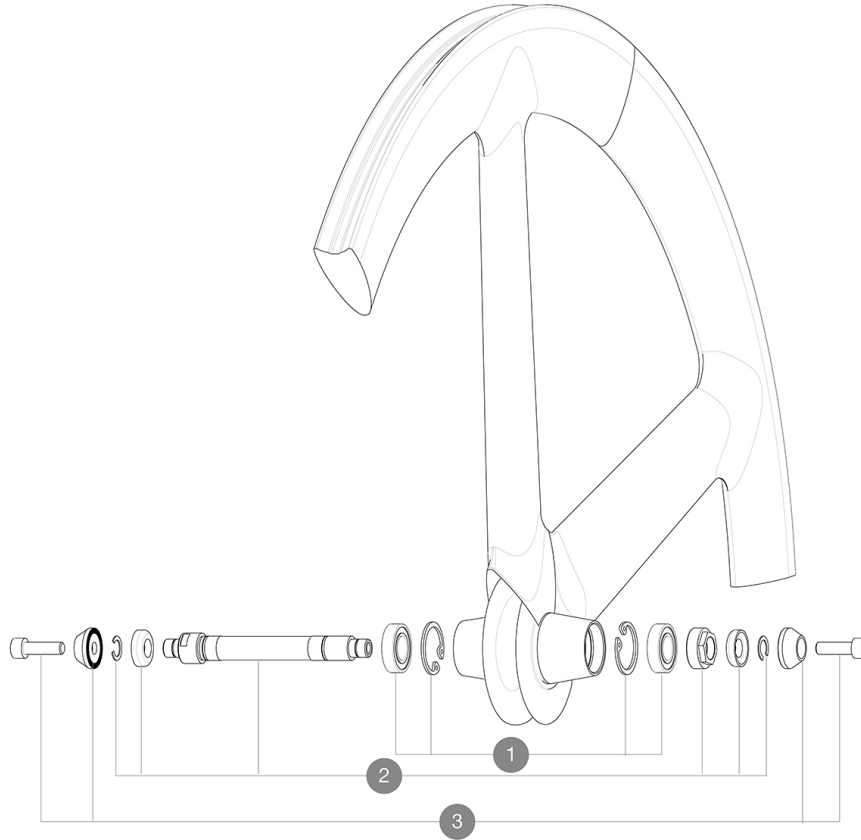

ASTM CATEGORY 1 : road only  
Recommended weight limit : 120kg  
Recommended tire sizes: 21 to 28 mm  
Max. Pressure: 23mm 8.7 bars - 125 psi  
Max. Pressure: see indication on wheel and tyre. If they differ, use the lower of the 2

**REFERENCES WHEELS**

F70741 IO 17 700

**HUB SHELLS**

<b>1</b>	M40131	KIT BEARINGS FRONT 12x24x6 6901 (IO track)
<b>2</b>	M40130	FRONT IO AXLE + ADJUSTING NUT
<b>3</b>	M40124	M6 AXLE BOLTS/ALU SUPPORTS FRT IO TRACK

**ADAPTERS**

V2372501	15mm MTB Axle Cap QRM Auto From 2019
----------	--------------------------------------