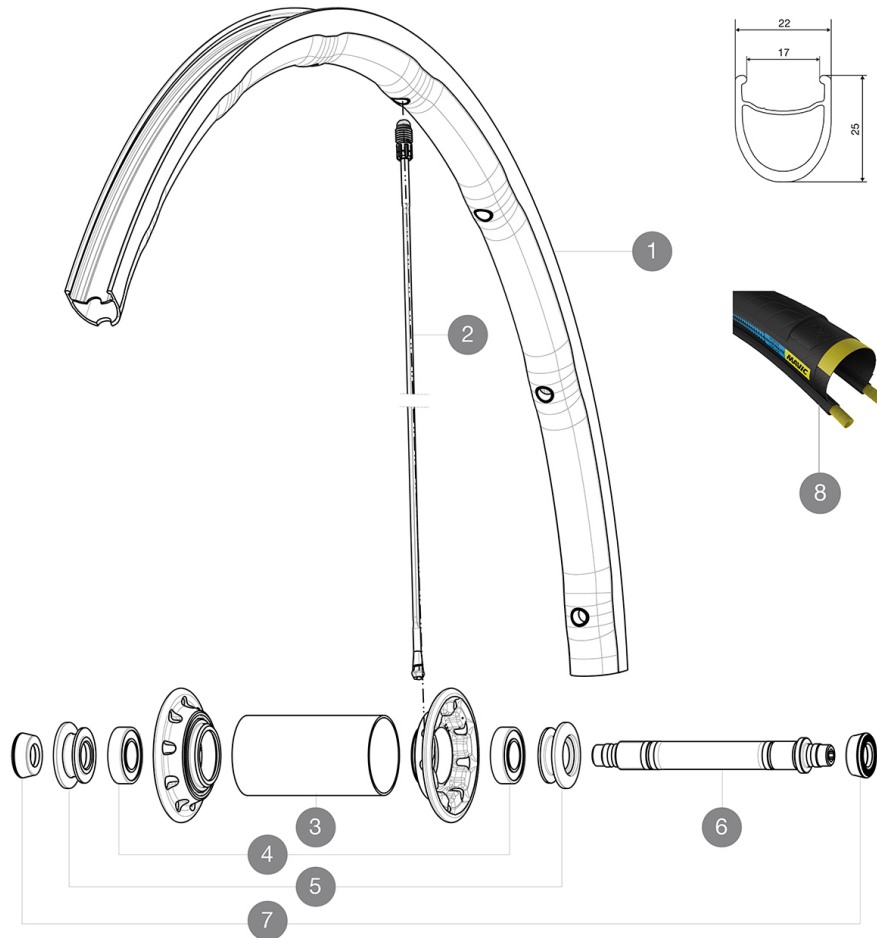

REFERENCES WHEELS

F70871 KsyriumProExalith HR Ft

**RIMS**VALVE HOLE \bar{A} (MM): 6.5 :

1	V2409610	KIT FRONT RIM KSYRIUM PRO EXALITH HAUTE ROUTE
---	----------	---

SPOKES

2	V2270601	KIT 9 FT KSY SLR/K125/PRO EXA SPK 282,5mm
2	V2274801	KIT 1 FT 282.5/1 DS 273.5 SPK KSY PRO EXAL HR - while stock

COMPATIBILITY

Freewheel: Shimano/Sram, convertible to Campagnolo with optional driver body	
Front axle: Quick Release only	
Rear axle: Quick Release only	

Specifications

RIMS

- **Material** : Maxtal
- **Height** : front 24mm, rear 26 asymmetrical
- **Joint** : SUP
- **Drilling** : Fore
- **Brake track** : Exalith 2
- **Weight reduction** : ISM 4D
- **Valve hole diameter** : 6.5 mm
- **Tire** : clincher
- **Internal width** : 17 mm
- **ETRTO size** : 622x17C

SPOKES

- **Material** : Zicral
- **Shape** : straight pull, bladed, front double butted
- **Nipples** : Fore integrated aluminum
- **Count** : front 18, rear 20
- **Lacing** : front radial, rear Isopulse

WHEEL HUB

- **Rear body** : aluminum
 - **Front body** : carbon with aluminum flanges
 - **Axle material** : aluminum
- Adjustable sealed cartridge bearings
- **Freewheel** : FTS-L steel

VERSIONS

- **Color** : Black only