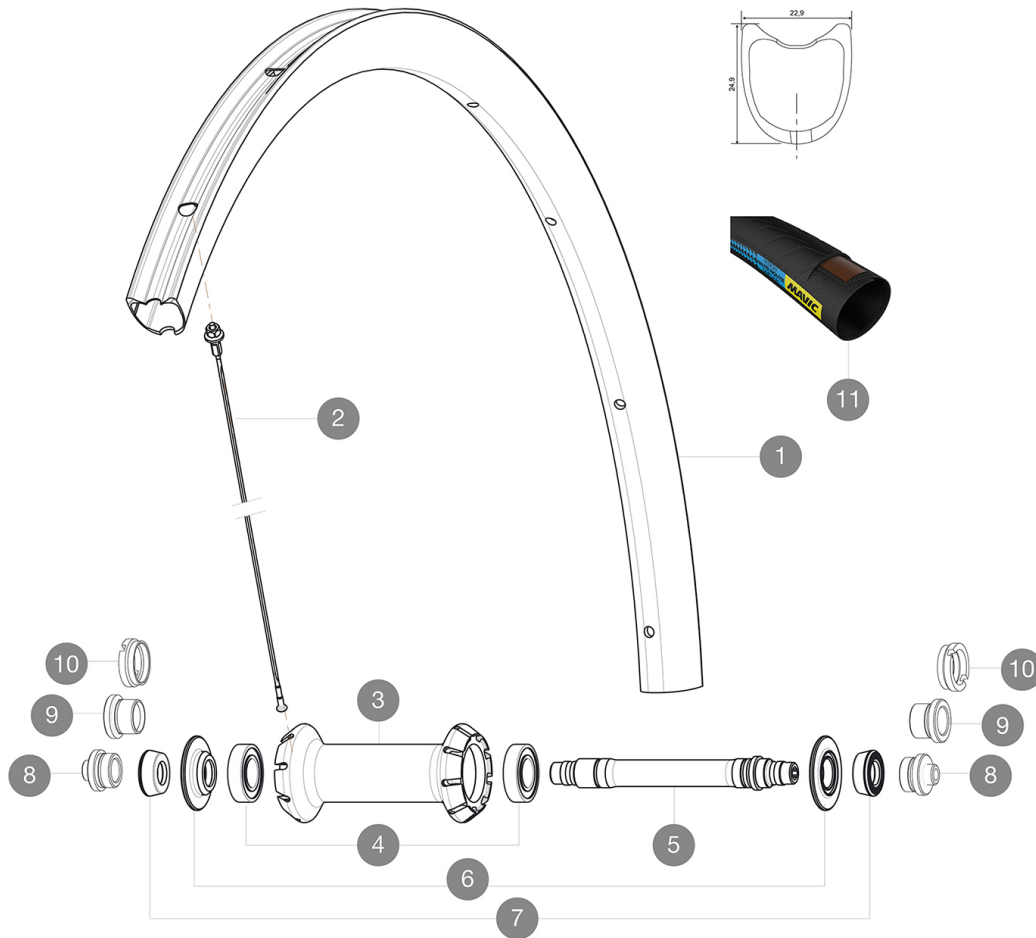

MAVIC Ksyrium Pro Carbon SL T HR

ASTM CATEGORY 2 : road and offroad with jumps less than 15cm
Recommended weight limit : 120kg
Recommended tire sizes: 25 to 32 mm
Max. Pressure: 25mm 7.7 bars - 110 PSI

REFERENCES WHEELS

F70861 KsyProCarbSLT HR Ft SV

RIMS

VALVE HOLE $\bar{A}$ (MM): 6,5 :

1	V2730110	KIT FRONT RIM KSYRIUM PRO CARBON SL TUB HR

SPOKES

2	V2271301	KIT 9 FT KSYRIUM PRO CARB SL C/T SPK 287mm - while stock las
2	V3663801	KIT 12 FRT KSYR PRO CARB SL C/UST/T & NDS COSMIC PRO CARB SL

HUB SHELLS

4	M40131	KIT BEARINGS FRONT 12x24x6 6901 (I0 track)
4	V2540201	KIT 2 FRONT BEARINGS 12x24x6 CERAMIC - while stock last
5	30870001	FRONT AXLE ROAD RIM BRAKING QRМ+
6	V2252501	FRONT SETTING NUT & DUST PROTECTOR MY16

TYRES

11	39435725	YksionProGripLink HRTubular

ADAPTERS

7	35117301	FT/RR FORK REST R-SYS/CC ULTIMATE > 2013/KSY PRO CARB T
8	B4104301	ADAPTER Ft 9mm QR QRМ+
9	B4104201	ADAPTER Ft 12mm QRМ+
10	B4104401	ADAPTER Ft 15mm QRМ+