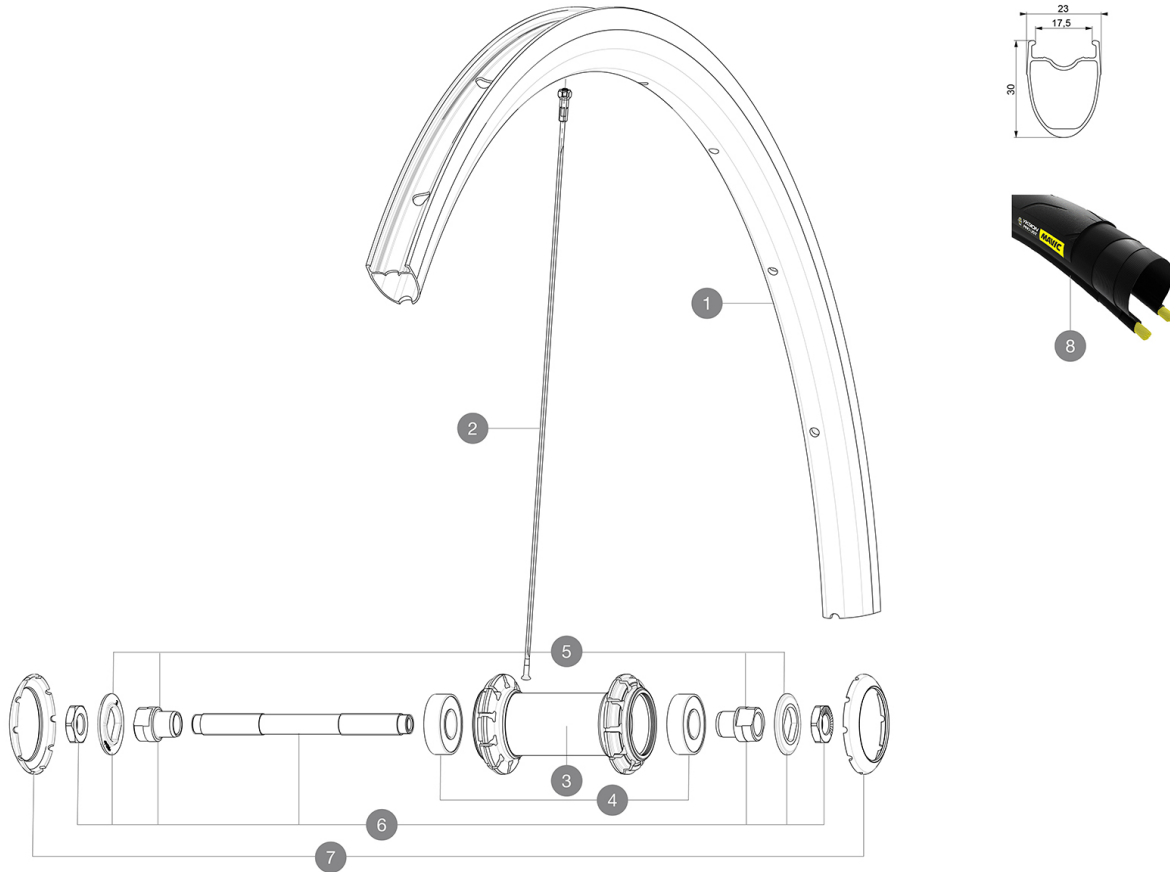

MAVIC Cosmic Elite UST

1
2018
FRONT

ASTM CATEGORY 2 : road and offroad with jumps less than 15cm
For a longer longevity of the wheel, Mavic recommends that the total weight supported by the wheels don't exceed 120kg, bike included
Recommended tyre sizes: 25 to 32 mm
Max. Pressure tubeless: 25mm 7 bars - 100 PSI, 28mm 6 bars - 87 PSI. Max pressure tubetype: 25/28mm 7,7 bars - 110 PSI

REFERENCES WHEELS

F72901 Cos El 18 UST Ft

RIMS

&NBSP;:

1	V2732615	KIT FRONT/REAR RIM COSMIC ELITE UST
	V2900101	23mm UST Tape For 17 to 18 Wide Road Rims

SPOKES

2	V2279901	KIT 10 FT/NDS COSMIC ELITE UST BTD SPK 276mm - while stock I
2	36644801	KIT 10 FT/NDS COSMIC ELITE S / UST BLK SPK 276mm

HUB SHELLS

4	M40318	KIT 2 HUB BEARINGS 6001
5	99603801	SHORT EXPENSIBLE BEARING SUPPORTS > 2008
6	99603701	FRONT AXLE QRM ROAD 2008
7	12034401	KIT 3 HUB CAPS AERO 10 SLOTS BLACK

TYRES

8	39938825	Yksion Pro UST 700x25