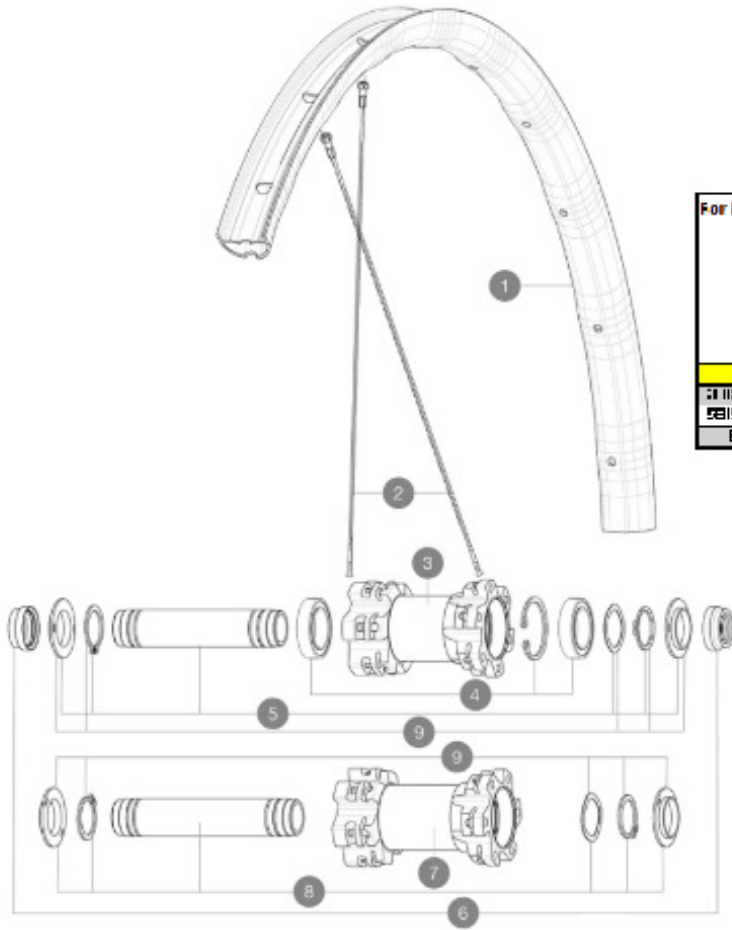

ASTM CATEGORY 3 : CROSS COUNTRY AND TRAIL RIDING

For a longer longevity of the wheel, Mavic recommends that the total weight supported by the wheels don't exceed 120kg, bike included
Recommended tyre sizes: 46mm to 64mm (1.8" to 2.5")

REFERENCES WHEELS

F80351 E-Xa Elite 27,5 Ft Bst

RIMS

&NBSP::

1	V2980115 V2700101	KIT FT/RR RIM XA ELITE 27,5" 25mm BLACK TSS UST Tape 28mm for 25 to 27mm wide rims
----------	----------------------	---

SPOKES

- **Material** : S6000 Aluminum
- **Joint** : SUP
- **Drilling** : traditional
- **Weight reduction** : ISM 4D
- **Valve hole diameter** : 6.5 mm
- **Tyre** : UST Tubeless and tubetype
- **Internal width** : 25 mm
- **ETRTO size 27.5"** : 584x25TSS
- **ETRTO size 29"** : 622x25TSS

VERSIONS

- **Color** : Black only
- **Disc standard** : 6 Bolts only
- **Hub width** : Boost only (front 110, rear 148)

WHEEL WEIGHTS

Weight Front 27.5": 775

Weight Front 29": 815