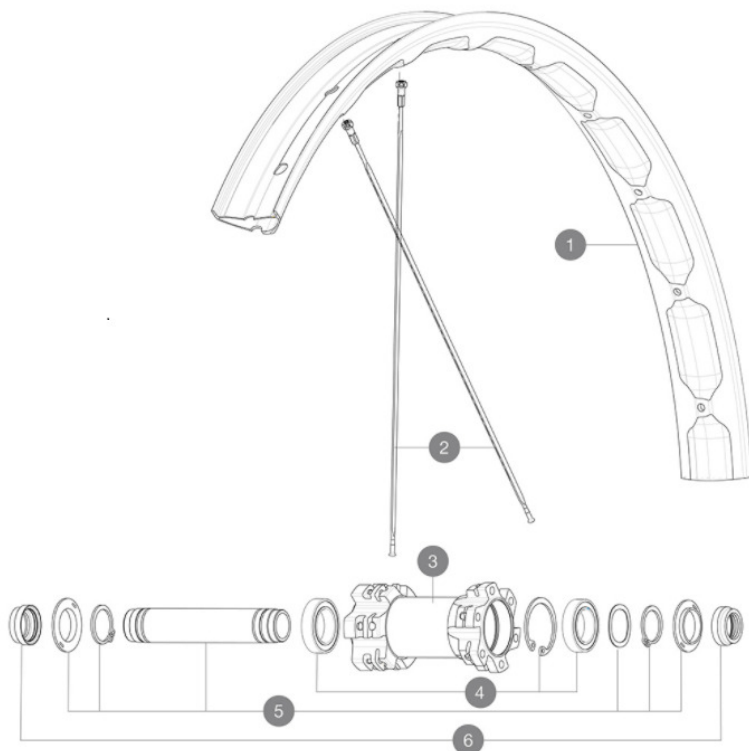

ASTM CATEGORY 3 : CROSS COUNTRY AND TRAIL RIDING

For a longer longevity of the wheel, Mavic recommends that the total weight supported by the wheels don't exceed 120kg, bike included

Recommended tyre sizes: 60mm to 81mm (2.5" to 3.2")

## REFERENCES WHEELS

F76171 XA Elite 27+ Ft Bst NT

FRONT WHEEL	N°	PARTS	REFERENCE BOOST
XA ELITE 27+	3 BIS	HUB BODY	N/A
	5 BIS	AXLE	V2372401
	6 BIS	ADAPTORS	V2372501

Use with Mavic Tubeless Tape

**SPOKES**

- **Material** : steel
- **Shape** : straight pull, bladed
- **Count** : 24 front and rear
- **Lacing** : front and rear crossed 2

**WHEEL HUB**

- **Front and rear bodies** : aluminum
- **Axle material** : aluminum
- **Front bearings** : auto adjust sealed cartridge bearings (QRM Auto), Rear bearings sealed cartridge bearings (QRM)
- **Freewheel** : ITS-4 alloy

**VERSIONS**

- **Color** : Black only
- **Disc standard** : 6 Bolts only
- **Hub width** : Boost only (front 110, rear 148)

**WHEEL WEIGHTS**

940