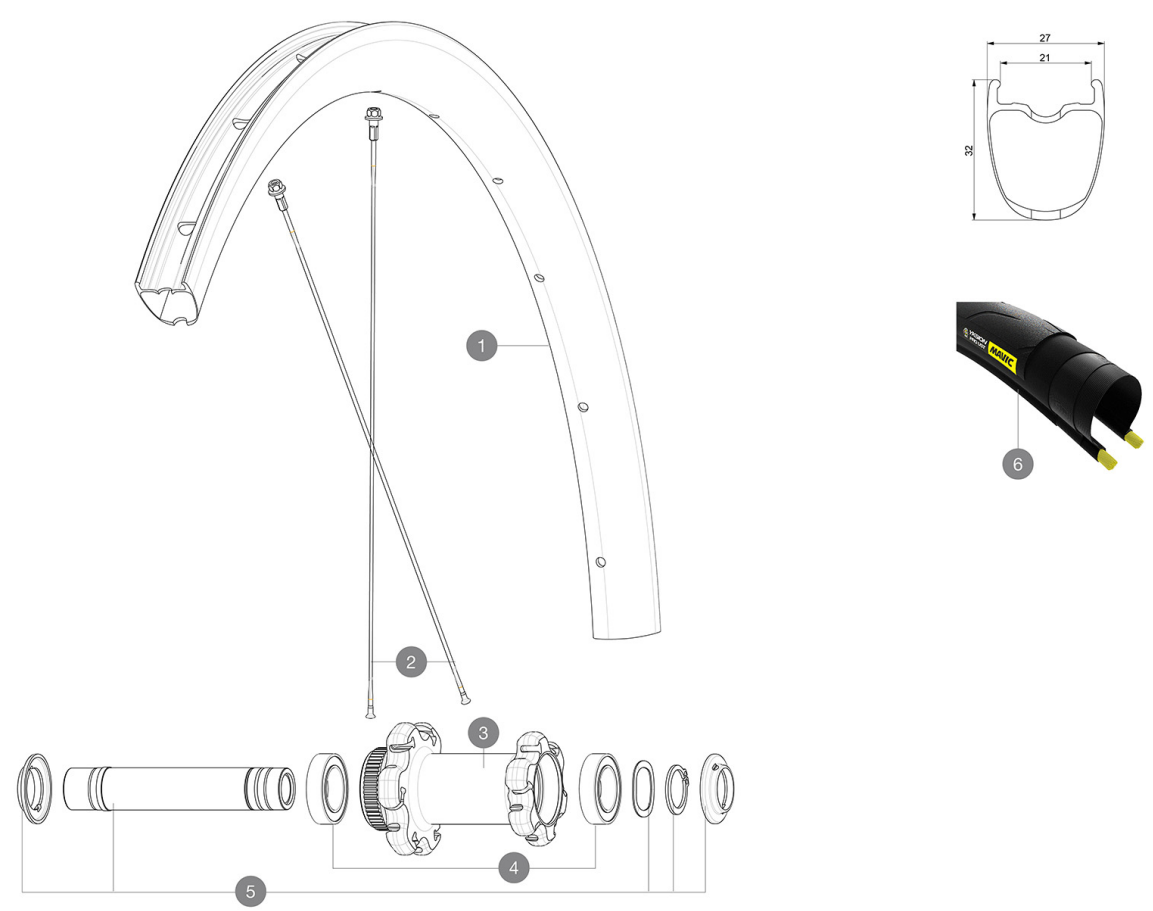

MAVIC Ksyrium Pro Carbon SL UST Disc

ASTM CATEGORY 1 : road only
 For a longer longevity of the wheel, Mavic recommends that the total weight supported by the wheels don't exceed 120kg, bike included
 Recommended tyre sizes: 25 to 32 mm
 Max. Pressure: see indication on wheel and tyre. If they differ, use the lower of the 2
 Max. Pressure tubeless: 25mm 6 bars - 87 PSI, 28mm 5 bars - 70 PSI. Max pressure tubetype: 25mm 7 bars - 102 PSI, 28mm 6 bars - 87 PSI

REFERENCES WHEELS
 F80671 KsyProCarbSLUST DCL 19 Ft

RIMS		OPTIONS	
 1 V4093215 Kit Front/Rear rim Cosmic SL 32 Disc while stock lasts 1 V2736610 KIT FRONT RIM KSYRIUM PRO CARBON UST Disc 19/KSYRIUM PRO CAR V2620101 UST RIM TAPE 25mm (for 21-24mm wide rim)		V2373501 QRM Auto front axle 15mm for DCL Allroad wheels > 2019	
SPOKES		TYRES	
2 V3666301 KIT 12 FRT/NDS BUTTED AERO STAINLESS SPOKE 283 KSYRIUM PRO C 2 V3666201 KIT 2 FRT/NDS STAMPED STAINLESS SPOKE 283 KSYRIUM PRO CARBON		6 39938825 Yksion Pro UST 700x25	
HUB SHELLS		ADAPTERS	
3 N/A HUB BODY 4 V2500901 KIT BEARINGS 18x30x7 + WAVED WASHER + CLIP 5 V2374101 KIT QRM AUTO FRONT L3 AXLE 100x12mm DCL - while stock last 5 V2374001 KIT 12x100mm FRONT AXLE DCL QRM AUTO ALLROAD > 2019		V2680301 "Kit Ft Road Adapter 12 >> 9mm"	

DELIVERED WITH

Mavic tyre sealant (rear wheel) (355 466 01)	
Mavic tyre sealant (rear wheel) (355 466 01)	
Mavic tyre sealant (rear wheel) (355 466 01)	
Tyre sealant syringe	
Tyre sealant syringe	
Tyre sealant syringe	
Front QR adapters (996 941 01 for MTB or B41 043 01 for road)	
Front QR adapters (996 941 01 for MTB or B41 043 01 for road)	
Front QR adapters (996 941 01 for MTB or B41 043 01 for road)	
Rear QR adapters for Instant Drive 360 (B49 894 01)	
Rear QR adapters for Instant Drive 360 (B49 894 01)	
Rear QR adapters for Instant Drive 360 (B49 894 01)	
UST valve and accessories (129 838 01)	
UST valve and accessories (129 838 01)	
UST valve and accessories (129 838 01)	
Tubeless rim tape	
Tubeless rim tape	
Tubeless rim tape	