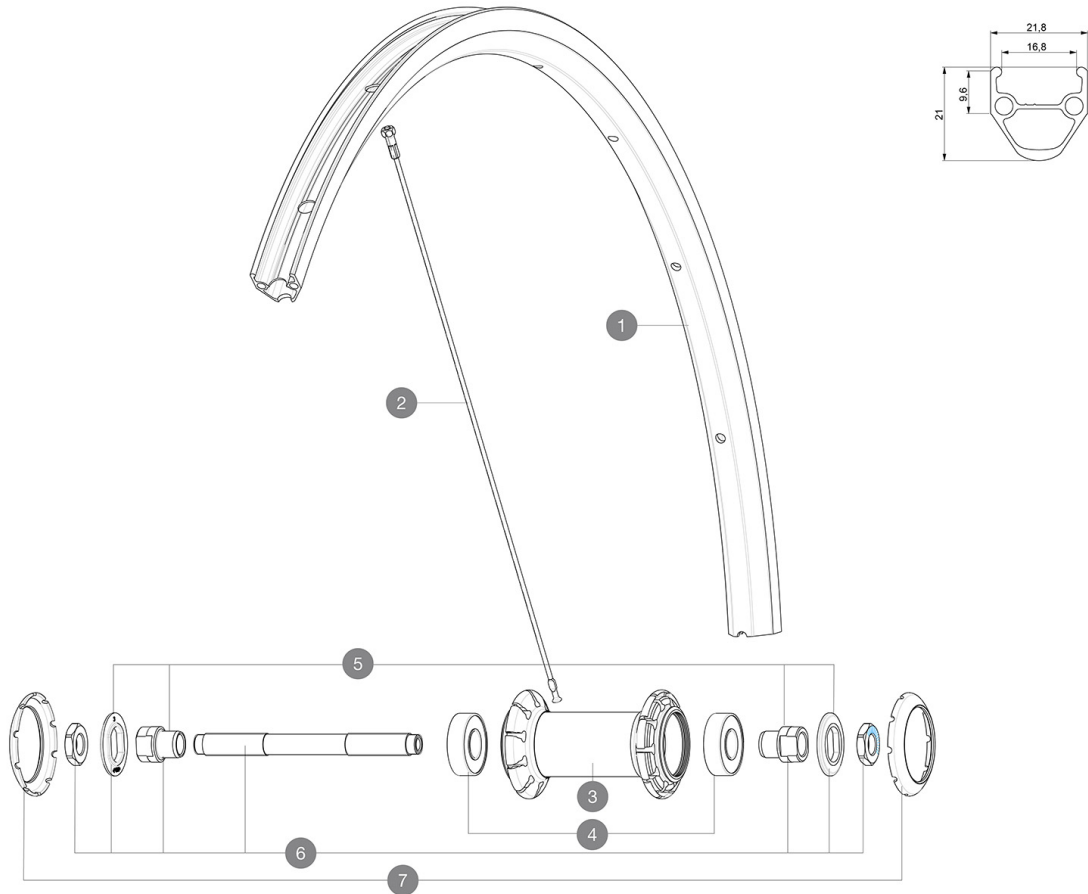

Maximum tyre pressure: 2.55bar/37PSI with a 54mm tyre - 1.3bar/19PSI with a 125mm tyre
 ASTM CATEGORY 1 : road only
 For a longer longevity of the wheel, Mavic recommends that the total weight supported by the wheels don't exceed 120kg, bike included
 Maximum tyre pressure: 7.5bar/108PSI with a 23mm tyre - 4.6bar/67PSI with a 52mm tyre
 Recommended tyre sizes: 25 to 32 mm
 Max. Pressure: see indication on wheel and tyre. If they differ, use the lower of the 2
 Max. Pressure: 23mm 8.7 bars - 125 psi, 25/28mm 7.7 bars - 110 psi
 Maximum tyre size: width 52mm - pressure max. 5Bar/72PSI

REFERENCES WHEELS

F80941 AKSIUM RB 700 QR

RIMS

&NBSP::

1 janteavrouteub FRONT ROAD UB RIM

SPOKES

2 V2272701 KIT 10 FT/NDS AKSIUM RND SPK 283mm (OEM only)

HUB SHELLS

- 4** M40318 KIT 2 HUB BEARINGS 6001
- 5** 99603801 SHORT EXPENSIBLE BEARING SUPPORTS > 2008
- 6** 99603701 FRONT AXLE QRM ROAD 2008
- 7** 12034401 KIT 3 HUB CAPS AERO 10 SLOTS BLACK

DELIVERED WITH

User guide	
BR101 quick releases (M40350 frt, M40351 rear road, M40352 rear MTB)	
BR101 quick releases (M40350 frt, M40351 rear road, M40352 rear MTB)	
BR101 quick releases (M40350 frt, M40351 rear road, M40352 rear MTB)	
BR101 quick releases (M40350 frt, M40351 rear road, M40352 rear MTB)	
BR101 quick releases (M40350 frt, M40351 rear road, M40352 rear MTB)	
BR101 quick releases (M40350 frt, M40351 rear road, M40352 rear MTB)	
Rim tape	
Rim tape	
Rim tape	
Rim tape	
Rim tape	
User guide	
User guide	
User guide	
User guide	
User guide	
Rim tape	