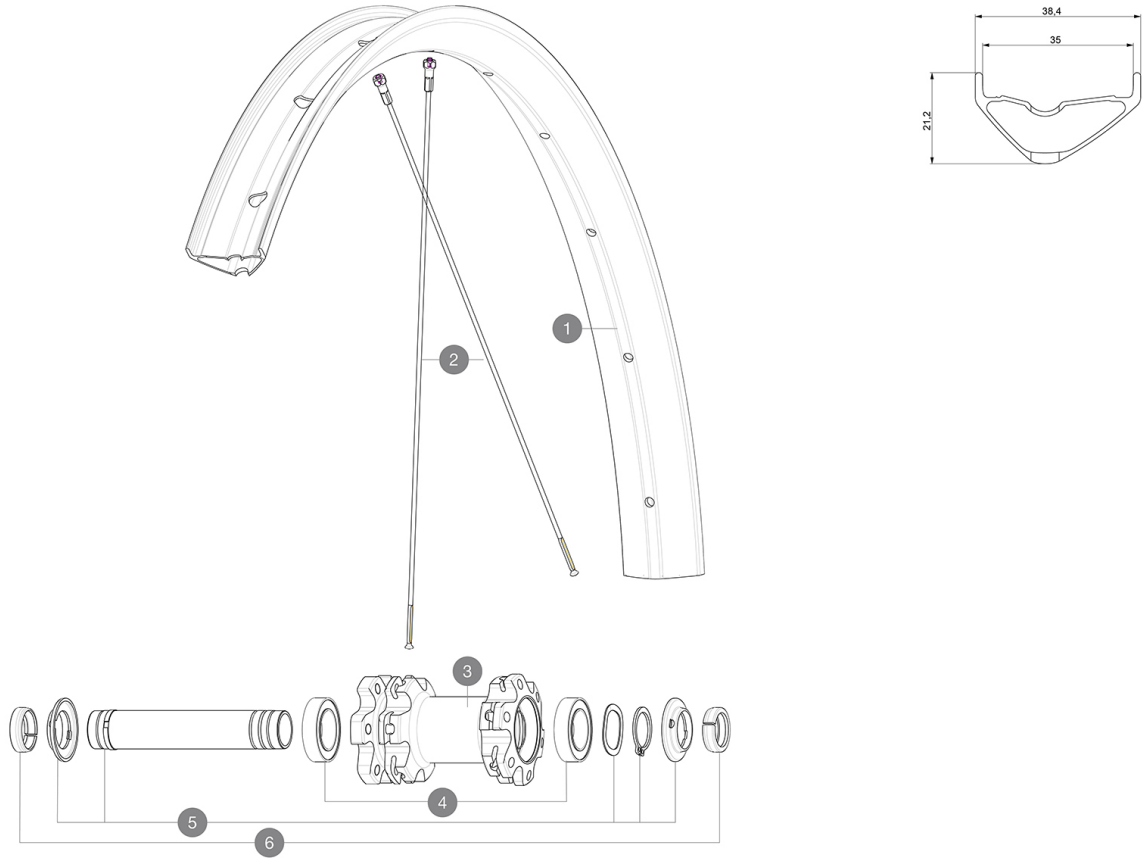

ASTM CATEGORY 3 : CROSS COUNTRY AND TRAIL RIDING

For a longer longevity of the wheel, Mavic recommends that the total weight supported by the wheels don't exceed 120kg, bike included

Recommended tyre sizes: 65mm to 81mm (2.5" to 3.2")

REFERENCES WHEELS

F82611 XA 35 27,5 Ft.Boost

RIMS

1	V3762215	KIT FRT/REAR RIM XA 35 27,5"
	V3710101	40mm UST Tape For 35mm Wide Rims

SPOKES

2	36690101	"KIT 12 FT/NDS CROSSONE/CROSSMAX/XA 27,5"" SPK 278mm"

HUB SHELLS

3	N/A	HUB BODY
4	V2500901	KIT BEARINGS 18x30x7 + WAVED WASHER + CLIP
5	V2372401	KIT 110mm AXLE QRM AUTO MTB > 2019

OPTIONS

V2374401	TORQUE CAPS 15*31 Adapter MTB QRM Auto > 2019 Frt HUB

ADAPTERS

6	V2372501	15mm MTB Axle Cap QRM Auto From 2019
	99694101	ADAPTER Ft 15 to 9mm QR