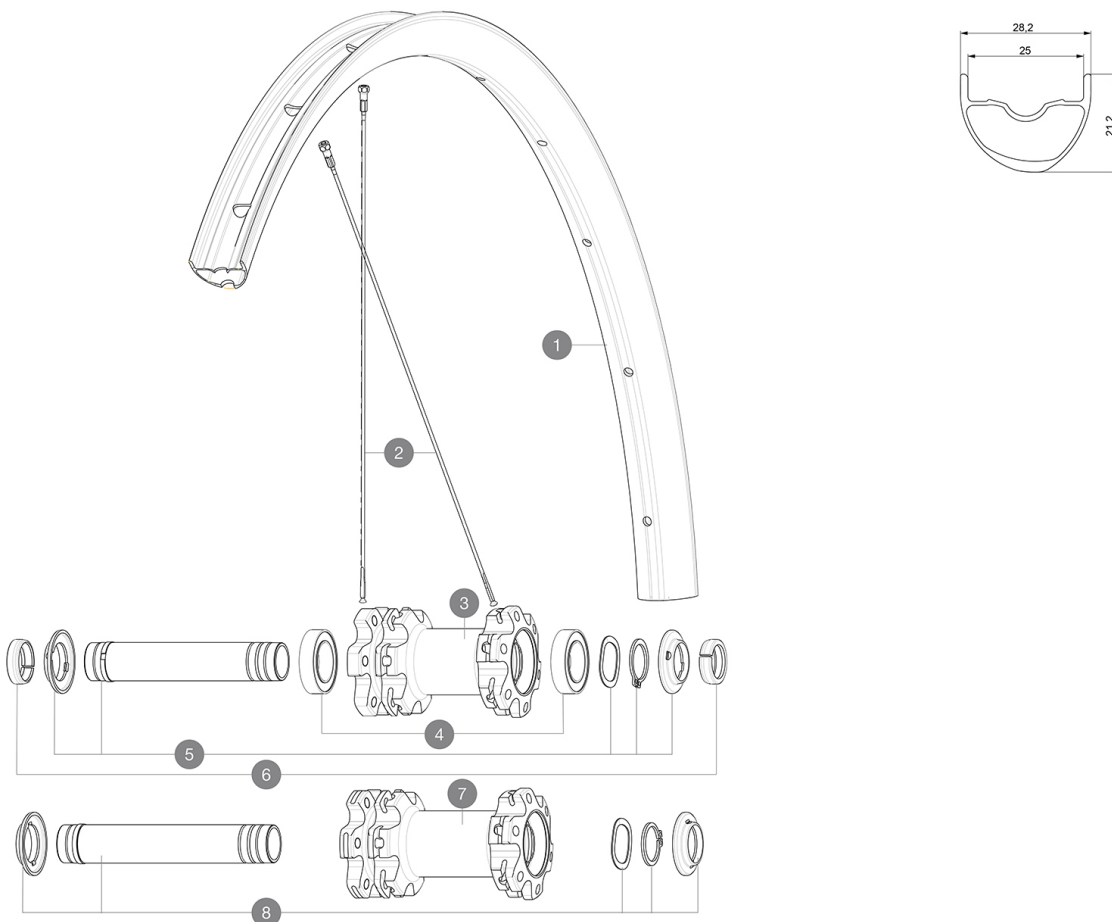

MAVIC Crossmax Light 29

1
2019
FRONT

ASTM CATEGORY 3 : CROSS COUNTRY AND TRAIL RIDING

For a longer longevity of the wheel, Mavic recommends that the total weight supported by the wheels don't exceed 120kg, bike included

Recommended tyre sizes: 46mm to 64mm (1.8" to 2.5")

REFERENCES WHEELS

RIMS

&NBSP;:

1	V3761215	KIT FRT/REAR RIM CROSSMAX LIGHT 19 29"
	V2700101	UST Tape 28mm for 25 to 27mm wide rims

SPOKES

2	V2385401	KIT 12 FT/NDS CROSSMAX LIGHT 29" SPK 296mm

HUB SHELLS

3	N/A	HUB BODY
4	V2500901	KIT BEARINGS 18x30x7 + WAVED WASHER + CLIP
5	V2372301	KIT 100mm AXLE QRM AUTO MTB > 2019
7	N/A	HUB BODY
8	V2372401	KIT 110mm AXLE QRM AUTO MTB > 2019

OPTIONS

V2374401	TORQUE CAPS 15*31 Adapter MTB QRM Auto > 2019 Frt HUB

ADAPTERS

6	V2372501	15mm MTB Axle Cap QRM Auto From 2019
	99694101	ADAPTER Ft 15 to 9mm QR