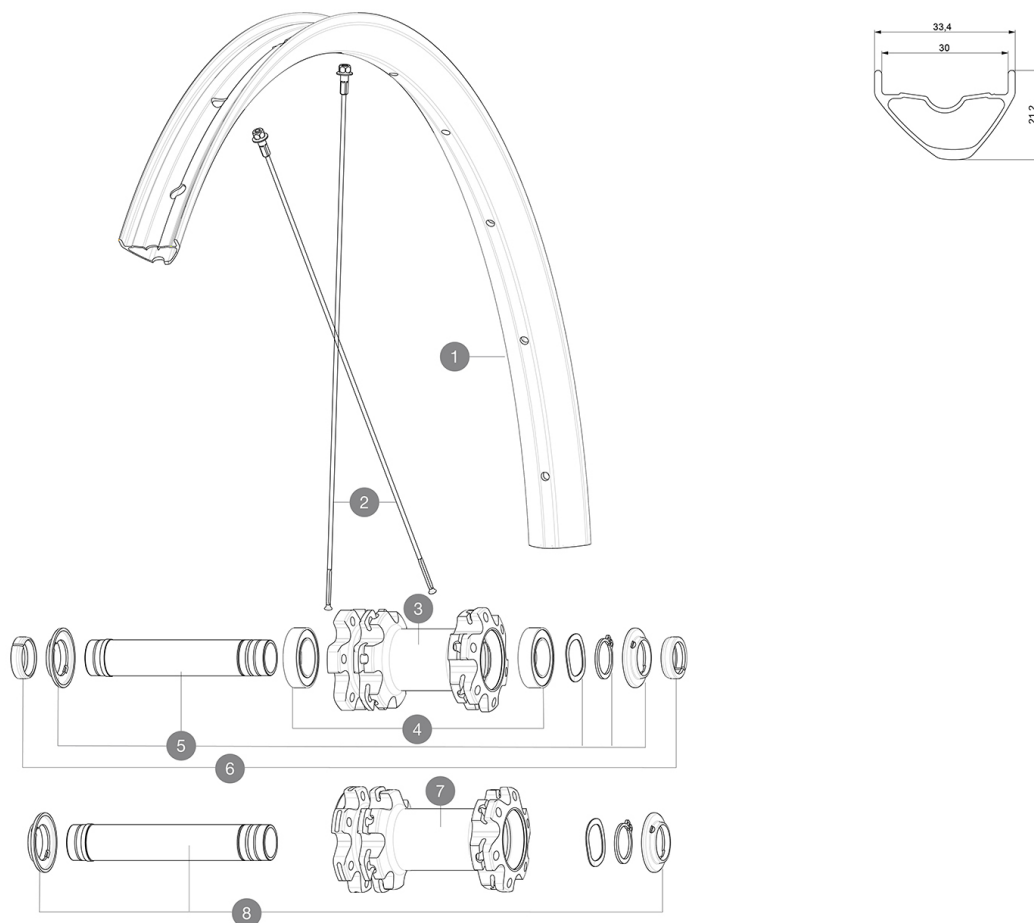

ASTM CATEGORY 3 : CROSS COUNTRY AND TRAIL RIDING

For a longer longevity of the wheel, Mavic recommends that the total weight supported by the wheels don't exceed 120kg, bike included

Recommended tyre sizes: 60mm to 76mm (2.35" to 3.0")

## REFERENCES WHEELS

## SPOKES

2	V2385301	KIT 12 FT/NDS CROSSMAX LIGHT 27,5" SPK 278mm
---	----------	--

### SPOKES

- **Material** : steel
- **Shape** : straight pull, round, double butted
- **Count** : 24 front and rear
- **Lacing** : front and rear crossed 2