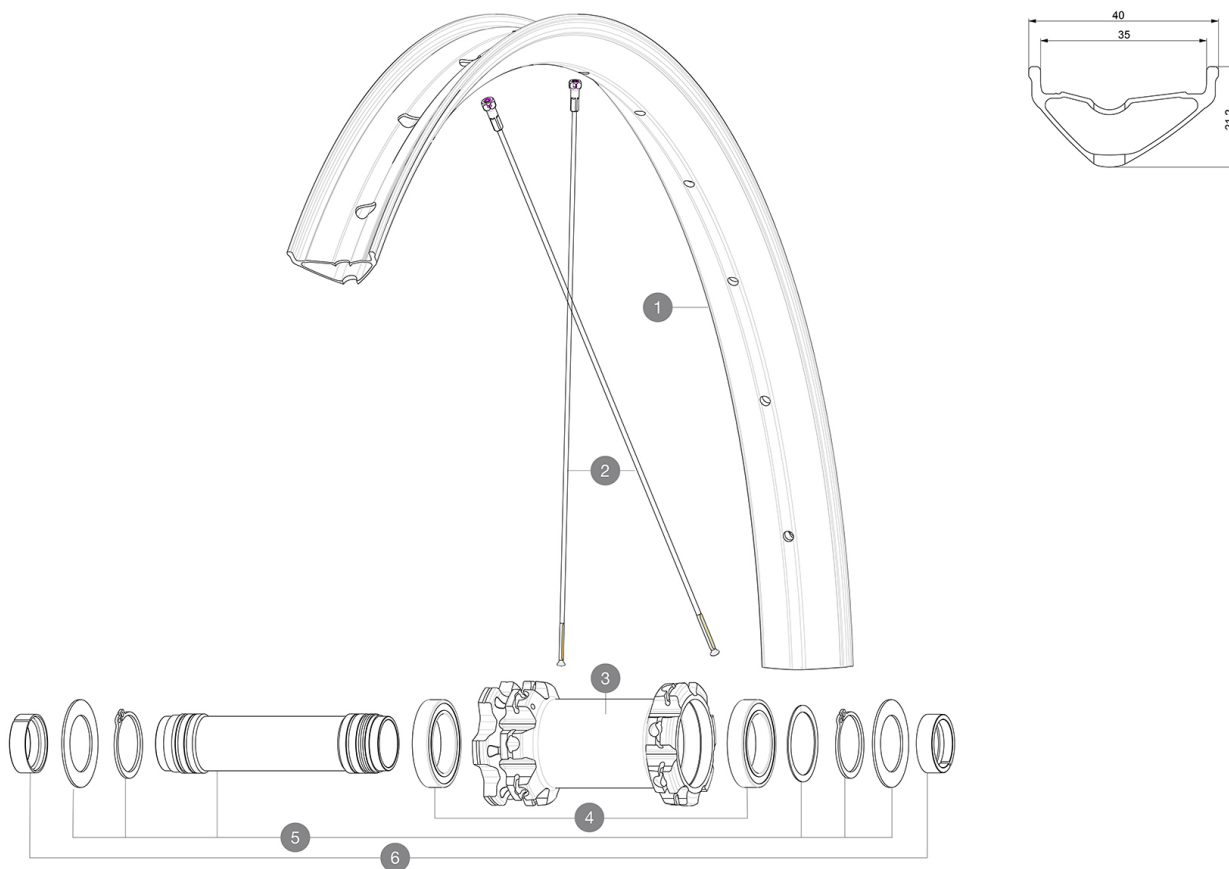

ASTM CATEGORY 3 : CROSS COUNTRY AND TRAIL RIDING

For a longer longevity of the wheel, Mavic recommends that the total weight supported by the wheels don't exceed 150kg, bike included

Recommended tyre sizes: 65mm to 81mm (2.5" to 3.2")

## REFERENCES WHEELS

P88801	E-XA 35 27,5 Pr Bst	F82591	E-XA 35 27,5 Ft Boost
P88811	E-XA 35 27,5 Pr Bst XD		

## SPOKES

2	V3821301	KIT 14 FRT/NDS E-CROSSMAX/E-XA 27,5" FLAT SPOKE 282mm + nip
---	----------	---

### WHEEL WEIGHTS

939