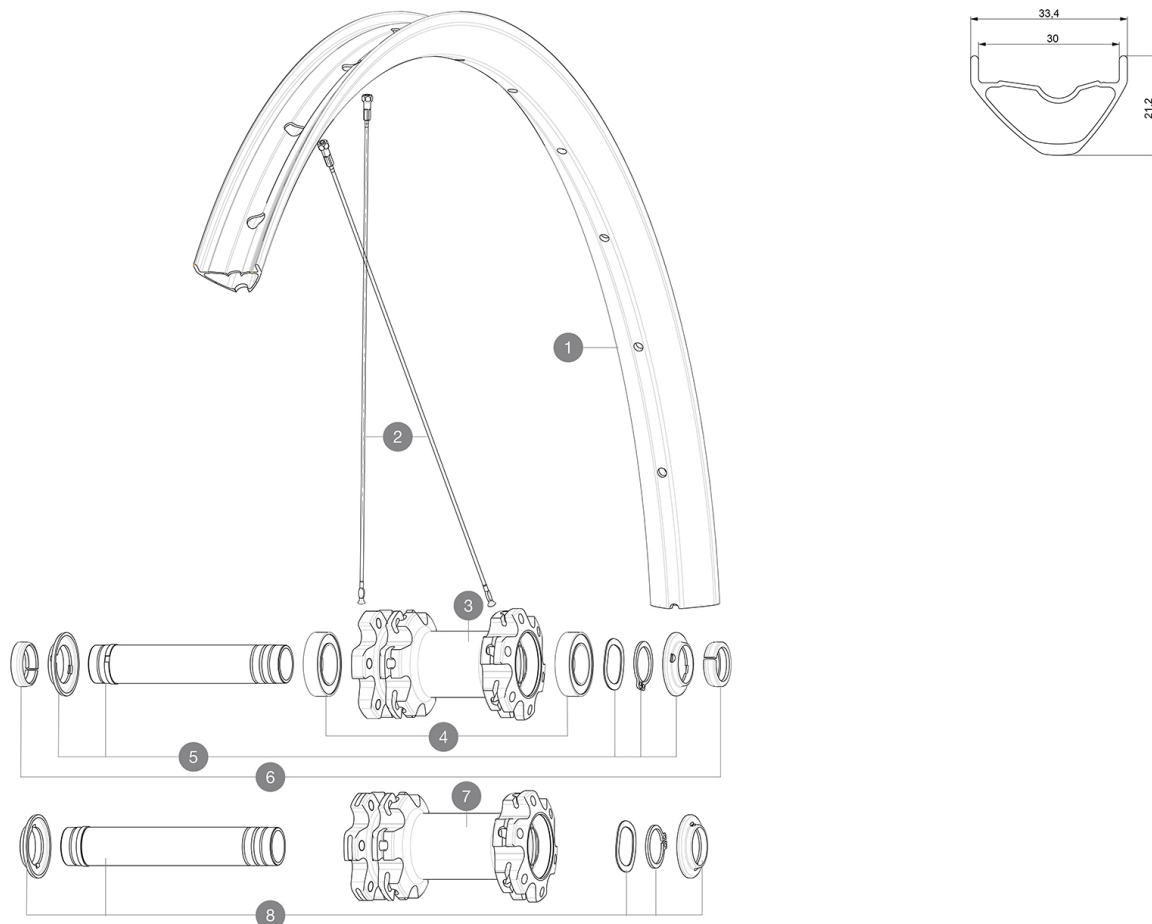

ASTM CATEGORY 3 : CROSS COUNTRY AND TRAIL RIDING

For a longer longevity of the wheel, Mavic recommends that the total weight supported by the wheels don't exceed 120kg, bike included

Recommended tyre sizes: 60mm to 76mm (2.35" to 3.0")

REFERENCES WHEELS

F82191 XA 29 Ft

F82201 XA 29 Ft Boost

RIMS

&NBSP;:

1	V3762115	KIT FRT/REAR RIM XA 19 29"
	V3750101	35mm UST Green Tape for 30mm wide rims

SPOKES

2	36690301	"KIT 12 FT/NDS XONE/XMAX - XA 29"/AKSIUM DISC 9 + 12 FT/AKS

HUB SHELLS

3	N/A	HUB BODY
4	V2500901	KIT BEARINGS 18x30x7 + WAVED WASHER + CLIP
5	V2372301	KIT 100mm AXLE QRM AUTO MTB > 2019
7	N/A	HUB BODY
8	V2372401	KIT 110mm AXLE QRM AUTO MTB > 2019

OPTIONS

V2374401	TORQUE CAPS 15*31 Adapter MTB QRM Auto > 2019 Frt HUB

ADAPTERS

6	V2372501	15mm MTB Axle Cap QRM Auto From 2019
	99694101	ADAPTER Ft 15 to 9mm QR