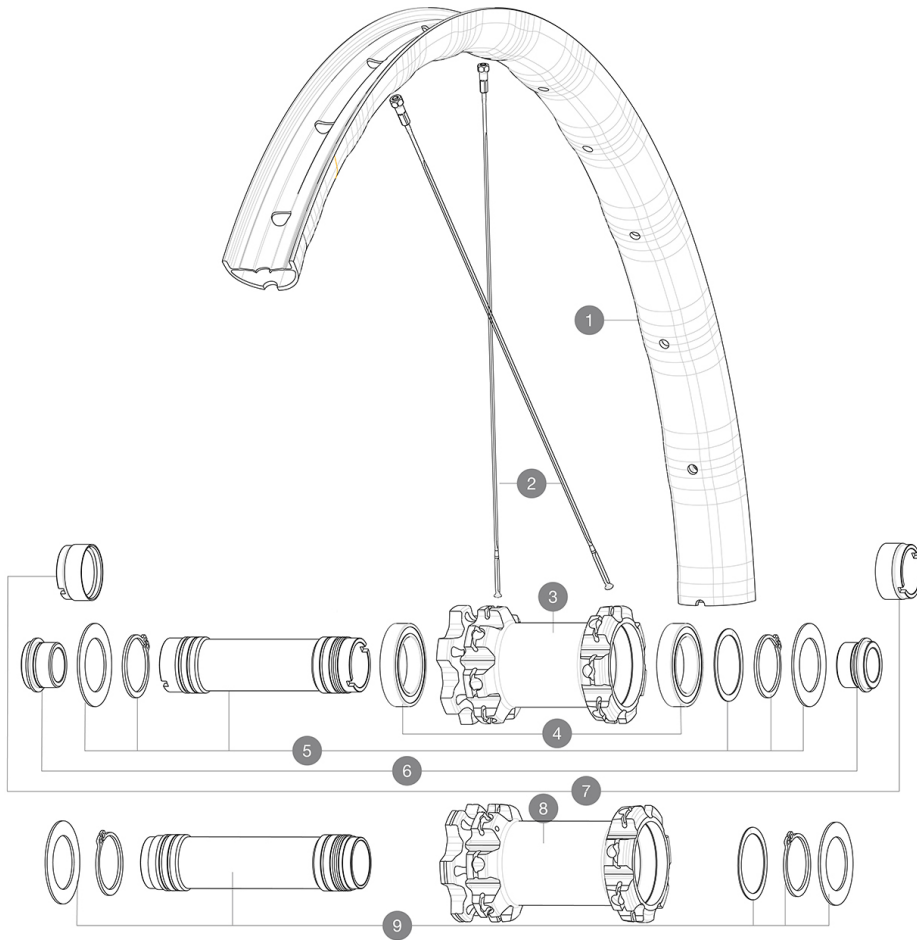

ASTM CATEGORY 4 : ENDURO AND TRAIL RIDING

For a longer longevity of the wheel, Mavic recommends that the total weight supported by the wheels don't exceed 120kg, bike included
Recommended tyre sizes: 60mm to 76mm (2.35" to 3.0")

REFERENCES WHEELS

F82751	Deemax Elite 27,5 Ft Bst Black	F82741	Deemax Elite 27,5 Ft
R36511	Deemax Elite 27,5 Rr Bst MS		

RIMS

&NBSP;:

1	V3762810	KIT FRONT RIM DEEMAX ELITE 27,5"
	V3750101	35mm UST Green Tape for 30mm wide rims

SPOKES

2	V3820701	KIT 14 FRONT DEEMAX ELITE/E-XA ELITE 19 27,5" FLAT BUTTED S
---	----------	---

HUB SHELLS

3	N/A	HUB BODY
4	M40179	FRONT BEARING 25x37x7 20mm AXLE
5	V2373801	KIT 20x110mm AXLE QRM AUTO MTB > 2019
8	N/A	HUB BODY
9	V2373701	KIT 20x110mm BOOST AXLE QRM AUTO MTB > 2019

WHEEL HUB

- **Front and rear bodies** : aluminum
 - **Front and rear bodies** : aluminum
 - **Axle material** : aluminum
 - **Axle material** : aluminum
- Auto adjust sealed cartridge bearings (QRM Auto), front and rear
- Auto adjust sealed cartridge bearings (QRM Auto), front and rear
- **Freewheel** : Instant Drive 360
 - **Freewheel** : Instant Drive 360