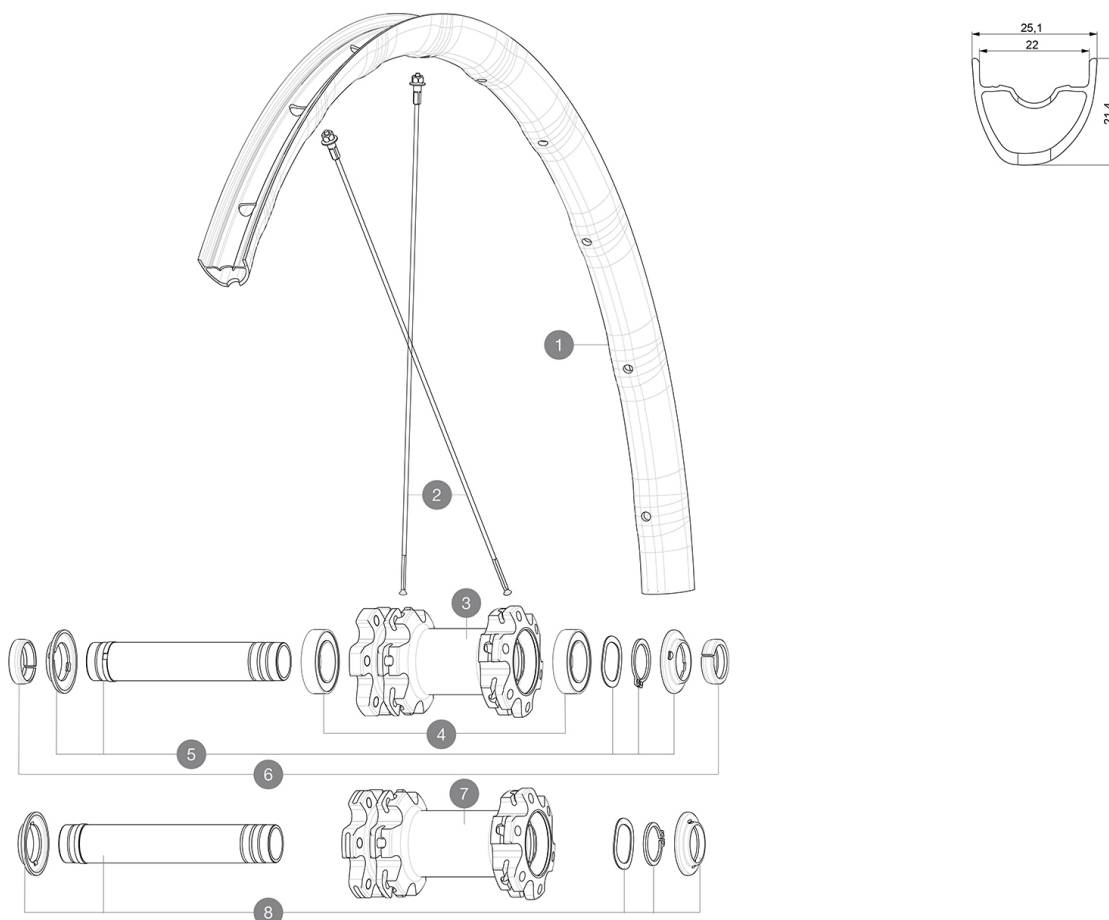

ASTM CATEGORY 3 : CROSS COUNTRY AND TRAIL RIDING

For a longer longevity of the wheel, Mavic recommends that the total weight supported by the wheels don't exceed 120kg, bike included

Recommended tyre sizes: 36 mm to 64 mm (1.4" to 2.5")

## REFERENCES WHEELS

F83161 Xmax Elite 27,5 19 Ft Bst Bk

F83151 Xmax Elite 27.5 19 Ft

### SPOKES

- **Material** : steel
- **Material** : steel
- **Shape** : straight pull, flat, double butted
- **Shape** : straight pull, flat, double butted
- **Count** : 24 front and rear
- **Count** : 24 front and rear
- **Lacing** : front and rear crossed 2
- **Lacing** : front and rear crossed 2

### WHEEL WEIGHTS

Weight Front 27.5": 723

Weight Front 29": 753